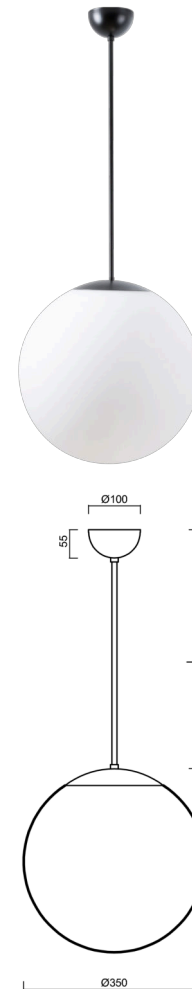

ADRIA P3A

Product code: ADR50162

Type: LED-5L06E550Z11/097/L80 C 3K#

Short description of the luminaire: Black colour | pendant LED light ON/OFF | TRIPLEX OPAL hand blown glass shade| rod pendant 80 cm |

Technical data

Types of luminaires	Classic on/off
Mounting type	Suspended - rod
Base material	steel
Shade material	three-layer glass TRIPLEX OPAL
Base color	black Ral9005
Shade color	white
Holding the shade	steel holder
Mounting location	ceiling
Width	350 mm
Length	350 mm
Height	350 mm
Diameter	ø 350 mm
Suspension length	800 mm
mounting holes (diameter)	none
Energy Class	D
Impact strength	IK01
Operating temperature	from -20°C to +30°C

Electrical data

Power consumption	26 W
Ingress Protection	IP40
Socket	LED modul
terminal block	none

Luminous data

Lum. flux of luminaire	3590 lm
Lum. flux of light source	4080 lm
Chromaticity temperature	3000 K
Rated life time LED L80/B10	100000 hours
CRI	Ra80
MacAdam	3
Blue light hazard	Risk group 0

Eulum data for calculation programs are available at www.osmont.cz.