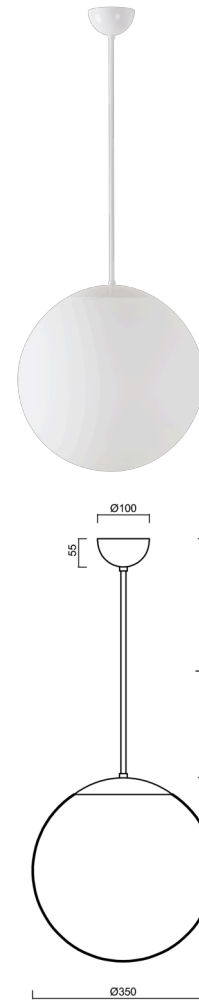

ADRIA P3A

Product code: ADR50158

Type: LED-5L06E550Z11/097/L100 NK3HST B 3K#

Short description of the luminaire: White colour | pendant LED light with emergency backup combined (with Self-test) | TRIPLEX OPAL hand blown glass shade| rod pendant 100 cm |

Technical data

Types of luminaires	Emergency combined SELFTEST
Mounting type	Suspended - rod
Base material	steel
Shade material	three-layer glass TRIPLEX OPAL
Base color	white Ra19003
Shade color	white
Holding the shade	steel holder
Mounting location	ceiling
Width	350 mm
Length	350 mm
Height	350 mm
Diameter	ø 350 mm
Suspension length	1000 mm
mounting holes (diameter)	none
Energy Class	D
Impact strength	IK01
Operating temperature	from -20°C to +30°C

Electrical data

Power consumption	26 W
Ingress Protection	IP40
Socket	LED modul
Battery type	LiFePO4
Emergency time	3 hours
SELFTEST	yes
terminal block	none

Luminous data

Lum. flux of luminaire	3590 lm
Lum. flux of light source	4080 lm
Lum. flux of light source in emergency mode	200 lm
Chromaticity temperature	3000 K
Rated life time LED L80/B10	100000 hours
CRI	Ra80
MacAdam	3
Blue light hazard	Risk group 0

Eulum data for calculation programs are available at www.osmont.cz.