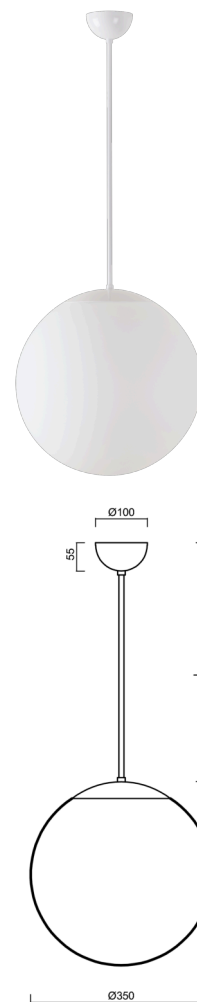

ADRIA P3A

LED-5L06E550Z11/097/L80 NK3HST B 3K#

WWW.OSMONT.CZ

ADRIA P3A

Product code: ADR50157

Type: LED-5L06E550Z11/097/L80 NK3HST B 3K#

Short description of the luminaire: White colour | pendant LED light with emergency backup combined (with Self-test) | TRIPLEX OPAL hand blown glass shade| rod pendant 80 cm |

Technical data

Types of luminaires	Emergency combined SELFTEST
Mounting type	Suspended - rod
Base material	steel
Shade material	three-layer glass TRIPLEX OPAL
Base color	white Ra19003
Shade color	white
Holding the shade	steel holder
Mounting location	ceiling
Width	350 mm
Length	350 mm
Height	350 mm
Diameter	ø 350 mm
Suspension length	800 mm
mounting holes (diameter)	none
Energy Class	D
Impact strength	IK01
Operating temperature	from -20°C to +30°C

Electrical data

Power consumption	26 W
Ingress Protection	IP40
Socket	LED modul
Battery type	LiFePO4
Emergency time	3 hours
SELFTEST	yes
terminal block	none

Luminous data

Lum. flux of luminaire	3590 lm
Lum. flux of light source	4080 lm
Lum. flux of light source in emergency mode	200 lm
Chromaticity temperature	3000 K
Rated life time LED L80/B10	100000 hours
CRI	Ra80
MacAdam	3
Blue light hazard	Risk group 0

Additional assortment:

Lampshade

Product code	Name	Color	Picture	Drawing
20144	097	white		