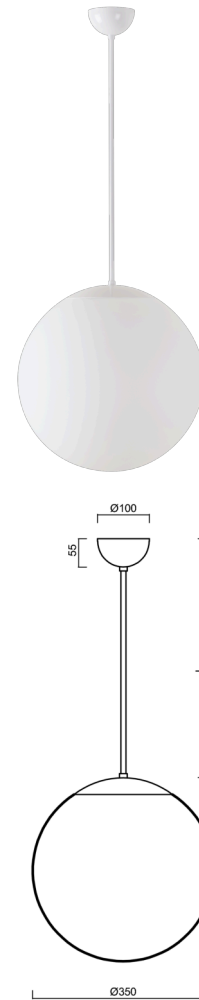

## ADRIA P3A

---

LED-5L06E550Z11/097/L20 NK3HST B 3K#

[WWW.OSMONT.CZ](http://WWW.OSMONT.CZ)

# ADRIA P3A

Product code: ADR50154

Type: LED-5L06E550Z11/097/L20 NK3HST B 3K#

Short description of the luminaire: White colour | pendant LED light with emergency backup combined ( with Self-test) | TRIPLEX OPAL hand blown glass shade| rod pendant 20 cm |

## Technical data

Types of luminaires	Emergency combined SELFTEST
Mounting type	Suspended - rod
Base material	steel
Shade material	three-layer glass TRIPLEX OPAL
Base color	white Ra19003
Shade color	white
Holding the shade	steel holder
Mounting location	ceiling
Width	350 mm
Length	350 mm
Height	350 mm
Diameter	ø 350 mm
Suspension length	200 mm
mounting holes (diameter)	none
Energy Class	D
Impact strength	IK01
Operating temperature	from -20°C to +30°C