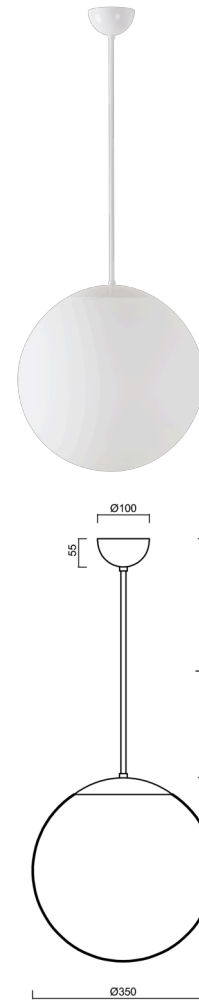

ADRIA P3A

Product code: ADR50153

Type: LED-5L06E550Z11/097/L100 NK3H B 3K#

Short description of the luminaire: White colour | pendant LED light with emergency backup combined | TRIPLEX OPAL hand blown glass shade| rod pendant 100 cm |

Technical data

Types of luminaires	Emergency combined
Mounting type	Suspended - rod
Base material	steel
Shade material	three-layer glass TRIPLEX OPAL
Base color	white Ral9003
Shade color	white
Holding the shade	steel holder
Mounting location	ceiling
Width	350 mm
Length	350 mm
Height	350 mm
Diameter	ø 350 mm
Suspension length	1000 mm
mounting holes (diameter)	none
Energy Class	D
Impact strength	IK01
Operating temperature	from -20°C to +30°C

Electrical data

Power consumption	26 W
Ingress Protection	IP40
Socket	LED modul
Battery type	LiFePO4
Emergency time	3 hours
terminal block	none

Luminous data

Lum. flux of luminaire	3590 lm
Lum. flux of light source	4080 lm
Lum. flux of light source in emergency mode	200 lm
Chromaticity temperature	3000 K
Rated life time LED L80/B10	100000 hours
CRI	Ra80
MacAdam	3
Blue light hazard	Risk group 0

Eulum data for calculation programs are available at www.osmont.cz.