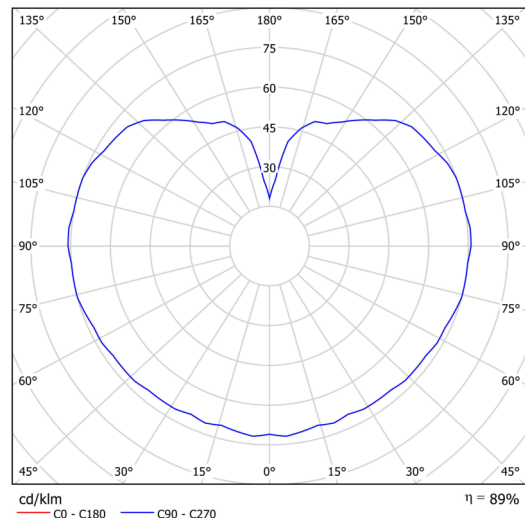

ADRIA P3A

Product code: ADR50152

Type: LED-5L06E550Z11/097/L80 NK3H B 3K#

Short description of the luminaire: White colour | pendant LED light with emergency backup combined | TRIPLEX OPAL hand blown glass shade| rod pendant 80 cm |

Technical data

Types of luminaires	Emergency combined
Mounting type	Suspended - rod
Base material	steel
Shade material	three-layer glass TRIPLEX OPAL
Base color	white Ral9003
Shade color	white
Holding the shade	steel holder
Mounting location	ceiling
Width	350 mm
Length	350 mm
Height	350 mm
Diameter	ø 350 mm
Suspension length	800 mm
mounting holes (diameter)	none
Energy Class	D
Impact strength	IK01
Operating temperature	from -20°C to +30°C

Electrical data

Power consumption	26 W
Ingress Protection	IP40
Socket	LED modul
Battery type	LiFePO4
Emergency time	3 hours
terminal block	none

Luminous data

Lum. flux of luminaire	3590 lm
Lum. flux of light source	4080 lm
Lum. flux of light source in emergency mode	200 lm
Chromaticity temperature	3000 K
Rated life time LED L80/B10	100000 hours
CRI	Ra80
MacAdam	3
Blue light hazard	Risk group 0

Eulum data for calculation programs are available at www.osmont.cz.