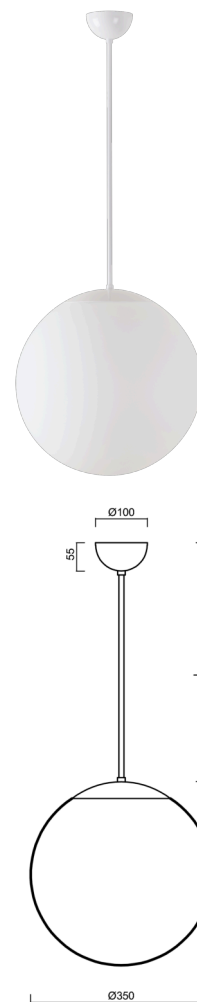

ADRIA P3A

Product code: ADR50149

Type: LED-5L06E550Z11/097/L20 NK3H B 3K#

Short description of the luminaire: White colour | pendant LED light with emergency backup combined | TRIPLEX OPAL hand blown glass shade| rod pendant 20 cm |

Technical data

Types of luminaires	Emergency combined
Mounting type	Suspended - rod
Base material	steel
Shade material	three-layer glass TRIPLEX OPAL
Base color	white Ral9003
Shade color	white
Holding the shade	steel holder
Mounting location	ceiling
Width	350 mm
Length	350 mm
Height	350 mm
Diameter	ø 350 mm
Suspension length	200 mm
mounting holes (diameter)	none
Energy Class	D
Impact strength	IK01
Operating temperature	from -20°C to +30°C

Electrical data

Power consumption	26 W
Ingress Protection	IP40
Socket	LED modul
Battery type	LiFePO4
Emergency time	3 hours
terminal block	none

Luminous data

Lum. flux of luminaire	3590 lm
Lum. flux of light source	4080 lm
Lum. flux of light source in emergency mode	200 lm
Chromaticity temperature	3000 K
Rated life time LED L80/B10	100000 hours
CRI	Ra80
MacAdam	3
Blue light hazard	Risk group 0

Eulum data for calculation programs are available at www.osmont.cz.