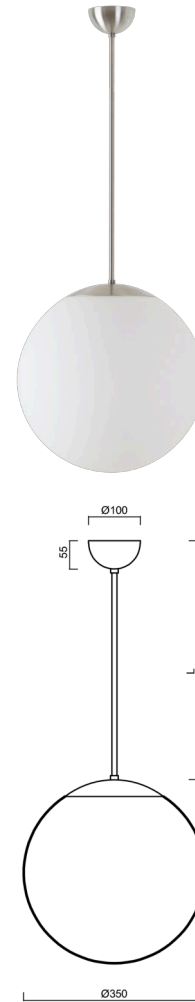

ADRIA P3A

Z11/097/L100 NB*

WWW.OSMONT.CZ

ADRIA P3A

Product code: ADR40118

Type: Z11/097/L100 NB*

Short description of the luminaire: Stainless steel brushed | pendant E27 light ON/OFF | TRIPLEX OPAL hand blown glass shade | rod pendant 100 cm |

Technical data

Types of luminaires	Classic on/off
Mounting type	Suspended - rod
Base material	stainless steel steel
Shade material	three-layer glass TRIPLEX OPAL
Base color	brushed stainless steel
Shade color	white
Holding the shade	steel holder
Mounting location	ceiling
Width	350 mm
Length	350 mm
Height	350 mm
Diameter	ø 350 mm
Suspension length	1000 mm
mounting holes (diameter)	none
Impact strength	IK01
Operating temperature	from -20°C to +30°C

Electrical data

Power consumption	40 W
Ingress Protection	IP40
Socket	E27
terminal block	none

Luminous data

Blue light hazard	Risk group 0
-------------------	--------------

Eulum data for calculation programs are available at www.osmont.cz.