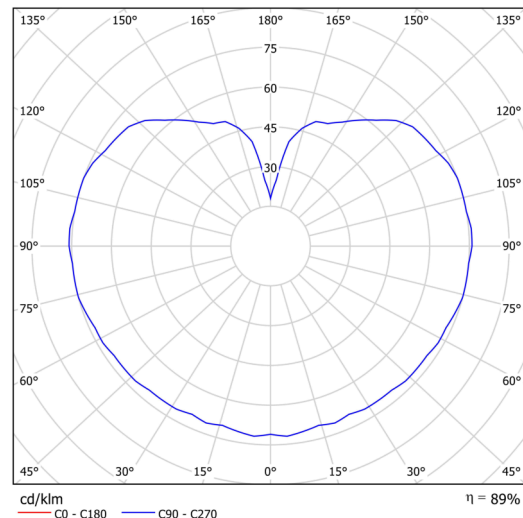

Technical data

Types of luminaires	Classic on/off
Mounting type	Suspended - rod
Base material	stainless steel steel
Shade material	three-layer glass TRIPLEX OPAL
Base color	brushed stainless steel
Shade color	white
Holding the shade	steel holder
Mounting location	ceiling
Width	350 mm
Length	350 mm
Height	350 mm
Diameter	ø 350 mm
Suspension length	600 mm
mounting holes (diameter)	none
Impact strength	IK01
Operating temperature	from -20°C to +30°C

Electrical data

Power consumption	40 W
Ingress Protection	IP40
Socket	E27
terminal block	none

Luminous data

Blue light hazard	Risk group 0
-------------------	--------------

Eulum data for calculation programs are available at www.osmont.cz.