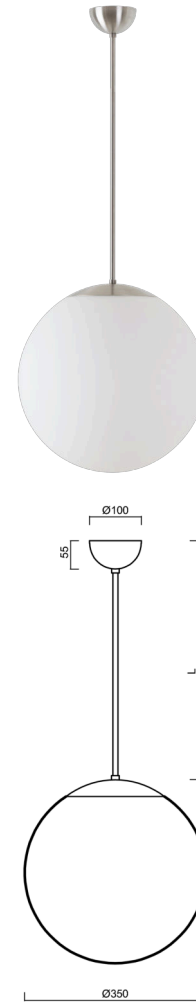

ADRIA P3A

Z11/097/L60 NB*

WWW.OSMONT.CZ

ADRIA P3A

Product code: ADR40114

Type: Z11/097/L60 NB*

Short description of the luminaire: Stainless steel brushed | pendant E27 light ON/OFF | TRIPLEX OPAL hand blown glass shade | rod pendant 60 cm |

Technical data

Types of luminaires	Classic on/off
Mounting type	Suspended - rod
Base material	stainless steel steel
Shade material	three-layer glass TRIPLEX OPAL
Base color	brushed stainless steel
Shade color	white
Holding the shade	steel holder
Mounting location	ceiling
Width	350 mm
Length	350 mm
Height	350 mm
Diameter	ø 350 mm
Suspension length	600 mm
mounting holes (diameter)	none
Impact strength	IK01
Operating temperature	from -20°C to +30°C

Electrical data

Power consumption	40 W
Ingress Protection	IP40
Socket	E27
terminal block	none

Luminous data

Blue light hazard	Risk group 0
-------------------	--------------

Eulum data for calculation programs are available at www.osmont.cz.