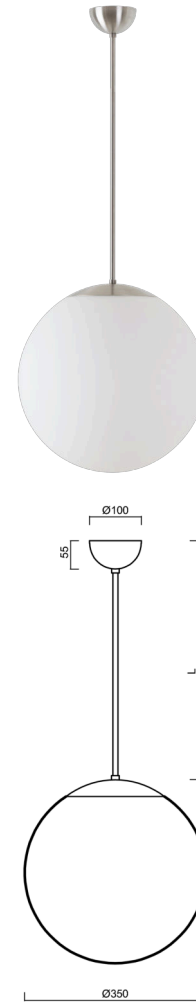

ADRIA P3A

Z11/097/L20 NB*

WWW.OSMONT.CZ

ADRIA P3A

Product code: ADR40110

Type: Z11/097/L20 NB*

Short description of the luminaire: Stainless steel brushed | pendant E27 light ON/OFF | TRIPLEX OPAL hand blown glass shade | rod pendant 20 cm |

Technical data

Types of luminaires	Classic on/off
Mounting type	Suspended - rod
Base material	stainless steel steel
Shade material	three-layer glass TRIPLEX OPAL
Base color	brushed stainless steel
Shade color	white
Holding the shade	steel holder
Mounting location	ceiling
Width	350 mm
Length	350 mm
Height	350 mm
Diameter	ø 350 mm
Suspension length	200 mm
mounting holes (diameter)	none
Impact strength	IK01
Operating temperature	from -20°C to +30°C

Electrical data

Power consumption	40 W
Ingress Protection	IP40
Socket	E27
terminal block	none

Luminous data

Blue light hazard	Risk group 0
-------------------	--------------

Eulum data for calculation programs are available at www.osmont.cz.