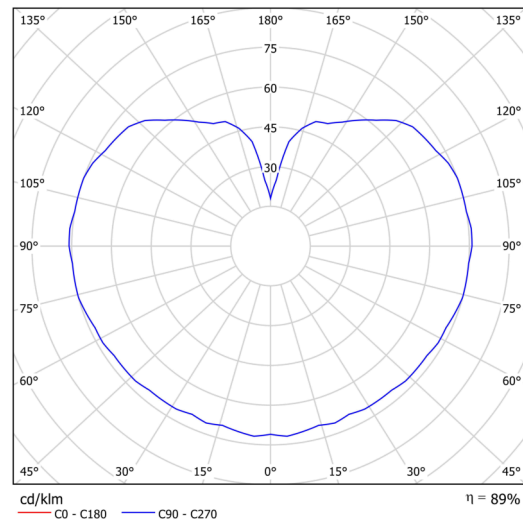

Technical data

Types of luminaires	Classic on/off
Mounting type	Suspended - rod
Base material	stainless steel steel
Shade material	three-layer glass TRIPLEX OPAL
Base color	brushed stainless steel
Shade color	white
Holding the shade	steel holder
Mounting location	ceiling
Width	350 mm
Length	350 mm
Height	350 mm
Diameter	ø 350 mm
Suspension length	200 mm
mounting holes (diameter)	none
Impact strength	IK01
Operating temperature	from -20°C to +30°C

Electrical data

Power consumption	40 W
Ingress Protection	IP40
Socket	E27
terminal block	none

Luminous data

Blue light hazard	Risk group 0
-------------------	--------------

Eulum data for calculation programs are available at www.osmont.cz.