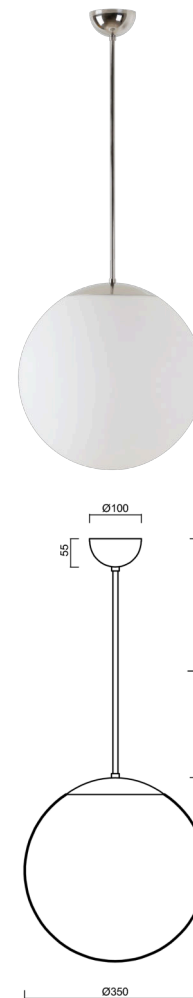

ADRIA P3A

Product code: ADR40103

Type: Z11/097/L40 NL HF*

Short description of the luminaire: Stainless steel polished | pendant E27 light with HF sensor | TRIPLEX OPAL hand blown glass shade | rod pendant 40 cm |

Technical data

Types of luminaires	Sensor
Mounting type	Suspended - rod
Base material	stainless steel steel
Shade material	three-layer glass TRIPLEX OPAL
Base color	polished stainless steel
Shade color	white
Holding the shade	steel holder
Mounting location	ceiling
Width	350 mm
Length	350 mm
Height	350 mm
Diameter	ø 350 mm
Suspension length	400 mm
mounting holes (diameter)	none
Impact strength	IK01
Operating temperature	from -20°C to +30°C

Electrical data

Power consumption	40 W
Ingress Protection	IP40
Socket	E27
Sensor	HF
terminal block	none

Luminous data

Blue light hazard	Risk group 0

Eulum data for calculation programs are available at www.osmont.cz.