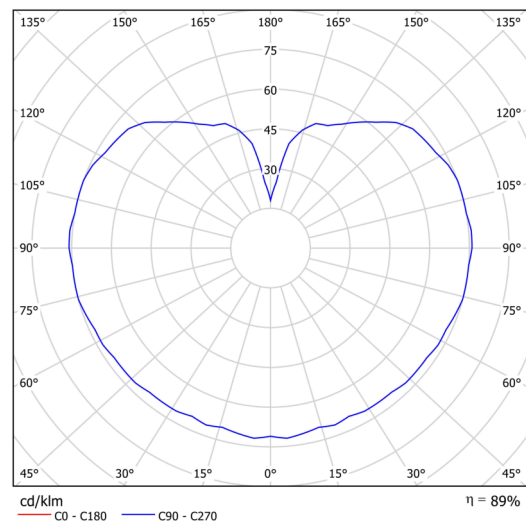

ADRIA P3A

Product code: ADR40096

Type: Z11/097/L80 MS*

Short description of the luminaire: Brass polished | pendant E27 light ON/OFF | TRIPLEX OPAL hand blown glass shade | rod pendant 80 cm |

Technical data

Types of luminaires	Classic on/off
Mounting type	Suspended - rod
Base material	brass
Shade material	three-layer glass TRIPLEX OPAL
Base color	polished brass
Shade color	white
Holding the shade	steel holder
Mounting location	ceiling
Width	350 mm
Length	350 mm
Height	350 mm
Diameter	ø 350 mm
Suspension length	800 mm
mounting holes (diameter)	none
Impact strength	IK01
Operating temperature	from -20°C to +30°C

Electrical data

Power consumption	40 W
Ingress Protection	IP40
Socket	E27
terminal block	none

Luminous data

Blue light hazard	Risk group 0

Eulum data for calculation programs are available at www.osmont.cz.