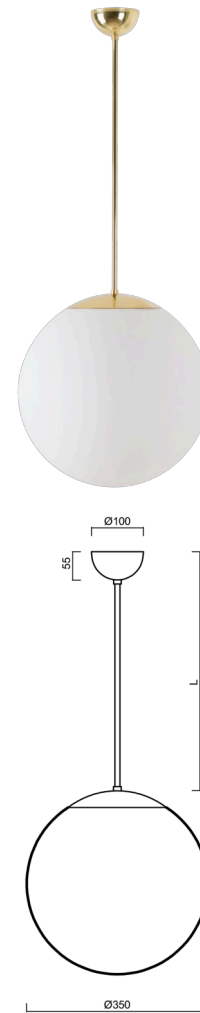

ADRIA P3A

Product code: ADR40096

Type: Z11/097/L80 MS*

Short description of the luminaire: Brass polished | pendant E27 light ON/OFF | TRIPLEX OPAL hand blown glass shade | rod pendant 80 cm |

Technical data

Types of luminaires	Classic on/off
Mounting type	Suspended - rod
Base material	brass
Shade material	three-layer glass TRIPLEX OPAL
Base color	polished brass
Shade color	white
Holding the shade	steel holder
Mounting location	ceiling
Width	350 mm
Length	350 mm
Height	350 mm
Diameter	ø 350 mm
Suspension length	800 mm
mounting holes (diameter)	none
Impact strength	IK01
Operating temperature	from -20°C to +30°C

Electrical data

Power consumption	40 W
Ingress Protection	IP40
Socket	E27
terminal block	none

Luminous data

Blue light hazard	Risk group 0

Eulum data for calculation programs are available at www.osmont.cz.