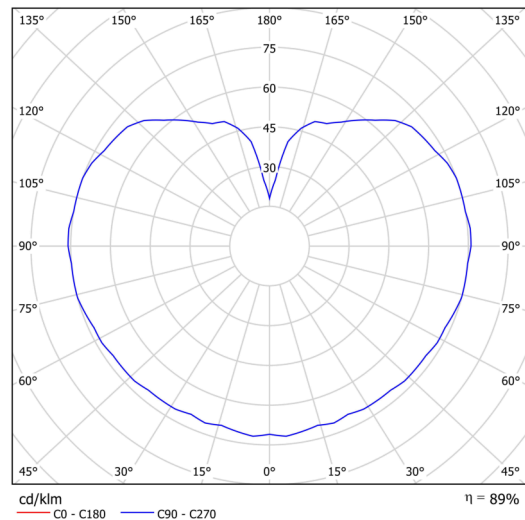

ADRIA P3A

Product code: ADR40090

Type: Z11/097/L20 MS*

Short description of the luminaire: Brass polished | pendant E27 light ON/OFF | TRIPLEX OPAL hand blown glass shade | rod pendant 20 cm |

Technical data

Types of luminaires	Classic on/off
Mounting type	Suspended - rod
Base material	brass
Shade material	three-layer glass TRIPLEX OPAL
Base color	polished brass
Shade color	white
Holding the shade	steel holder
Mounting location	ceiling
Width	350 mm
Length	350 mm
Height	350 mm
Diameter	ø 350 mm
Suspension length	200 mm
mounting holes (diameter)	none
Impact strength	IK01
Operating temperature	from -20°C to +30°C

Electrical data

Power consumption	40 W
Ingress Protection	IP40
Socket	E27
terminal block	none

Luminous data

Blue light hazard	Risk group 0

Eulum data for calculation programs are available at www.osmont.cz.