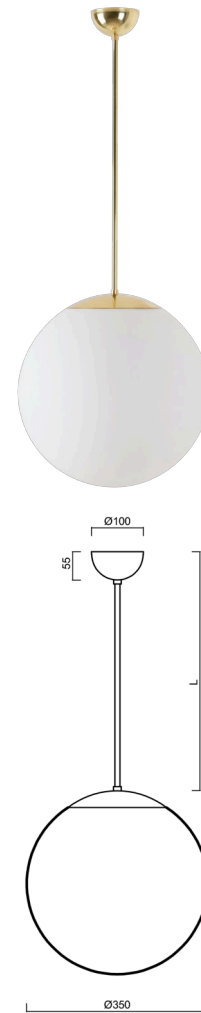

ADRIA P3A

Product code: ADR40090

Type: Z11/097/L20 MS*

Short description of the luminaire: Brass polished | pendant E27 light ON/OFF | TRIPLEX OPAL hand blown glass shade | rod pendant 20 cm |

Technical data

Types of luminaires	Classic on/off
Mounting type	Suspended - rod
Base material	brass
Shade material	three-layer glass TRIPLEX OPAL
Base color	polished brass
Shade color	white
Holding the shade	steel holder
Mounting location	ceiling
Width	350 mm
Length	350 mm
Height	350 mm
Diameter	ø 350 mm
Suspension length	200 mm
mounting holes (diameter)	none
Impact strength	IK01
Operating temperature	from -20°C to +30°C

Electrical data

Power consumption	40 W
Ingress Protection	IP40
Socket	E27
terminal block	none

Luminous data

Blue light hazard	Risk group 0

Eulum data for calculation programs are available at www.osmont.cz.