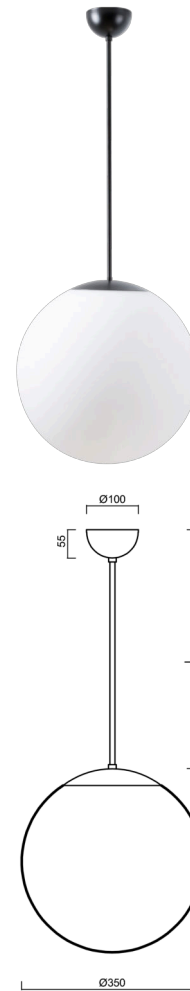

ADRIA P3A

Z11/097/L100 C*

WWW.OSMONT.CZ

ADRIA P3A

Product code: ADR40088

Type: Z11/097/L100 C*

Short description of the luminaire: Black colour | pendant E27 light ON/OFF | TRIPLEX OPAL hand blown glass shade| rod pendant 100 cm |

Technical data

Types of luminaires	Classic on/off
Mounting type	Suspended - rod
Base material	steel
Shade material	three-layer glass TRIPLEX OPAL
Base color	black Ral9005
Shade color	white
Holding the shade	steel holder
Mounting location	ceiling
Width	350 mm
Length	350 mm
Height	350 mm
Diameter	ø 350 mm
Suspension length	1000 mm
mounting holes (diameter)	none
Impact strength	IK01
Operating temperature	from -20°C to +30°C

Electrical data

Power consumption	40 W
Ingress Protection	IP40
Socket	E27
terminal block	none

Luminous data

Blue light hazard	Risk group 0
-------------------	--------------

Eulum data for calculation programs are available at www.osmont.cz.