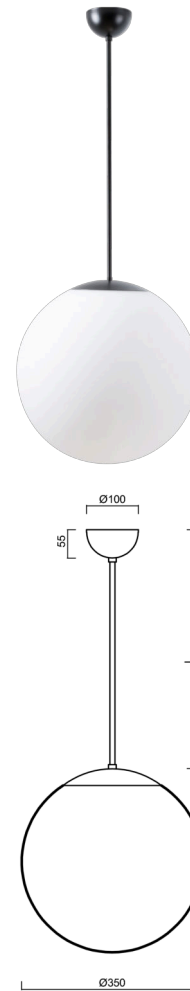

ADRIA P3A

Z11/097/L80 C*

WWW.OSMONT.CZ

ADRIA P3A

Product code: ADR40086

Type: Z11/097/L80 C*

Short description of the luminaire: Black colour | pendant E27 light ON/OFF | TRIPLEX OPAL hand blown glass shade| rod pendant 80 cm |

Technical data

Types of luminaires	Classic on/off
Mounting type	Suspended - rod
Base material	steel
Shade material	three-layer glass TRIPLEX OPAL
Base color	black Ral9005
Shade color	white
Holding the shade	steel holder
Mounting location	ceiling
Width	350 mm
Length	350 mm
Height	350 mm
Diameter	ø 350 mm
Suspension length	800 mm
mounting holes (diameter)	none
Impact strength	IK01
Operating temperature	from -20°C to +30°C

Electrical data

Power consumption	40 W
Ingress Protection	IP40
Socket	E27
terminal block	none

Luminous data

Blue light hazard	Risk group 0
-------------------	--------------

Eulum data for calculation programs are available at www.osmont.cz.