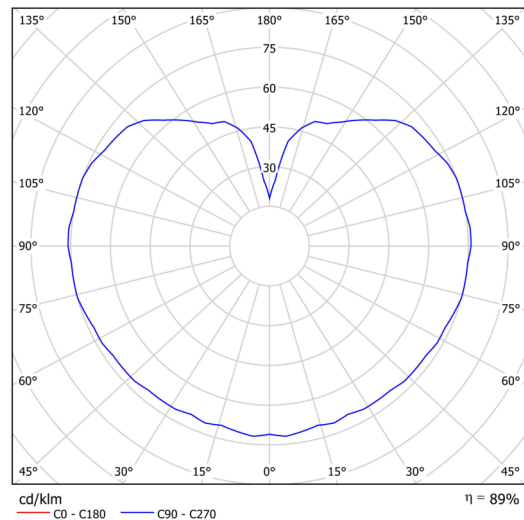

Technical data

Types of luminaires	Classic on/off
Mounting type	Suspended - rod
Base material	steel
Shade material	three-layer glass TRIPLEX OPAL
Base color	black Ral9005
Shade color	white
Holding the shade	steel holder
Mounting location	ceiling
Width	350 mm
Length	350 mm
Height	350 mm
Diameter	ø 350 mm
Suspension length	800 mm
mounting holes (diameter)	none
Impact strength	IK01
Operating temperature	from -20°C to +30°C

Electrical data

Power consumption	40 W
Ingress Protection	IP40
Socket	E27
terminal block	none

Luminous data

Blue light hazard	Risk group 0
-------------------	--------------

Eulum data for calculation programs are available at www.osmont.cz.