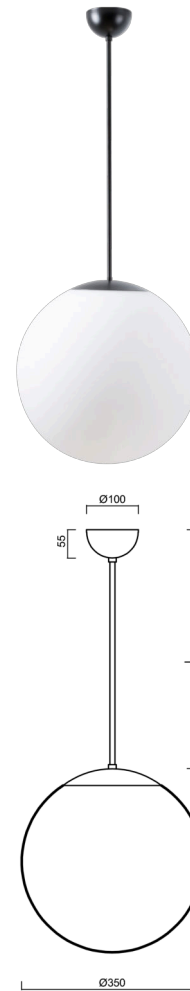

ADRIA P3A

Product code: ADR40084

Type: Z11/097/L60 C*

Short description of the luminaire: Black colour | pendant E27 light ON/OFF | TRIPLEX OPAL hand blown glass shade | rod pendant 60 cm |

Technical data

Types of luminaires	Classic on/off
Mounting type	Suspended - rod
Base material	steel
Shade material	three-layer glass TRIPLEX OPAL
Base color	black Ral9005
Shade color	white
Holding the shade	steel holder
Mounting location	ceiling
Width	350 mm
Length	350 mm
Height	350 mm
Diameter	ø 350 mm
Suspension length	600 mm
mounting holes (diameter)	none
Impact strength	IK01
Operating temperature	from -20°C to +30°C

Electrical data

Power consumption	40 W
Ingress Protection	IP40
Socket	E27
terminal block	none

Luminous data

Blue light hazard	Risk group 0

Eulum data for calculation programs are available at www.osmont.cz.