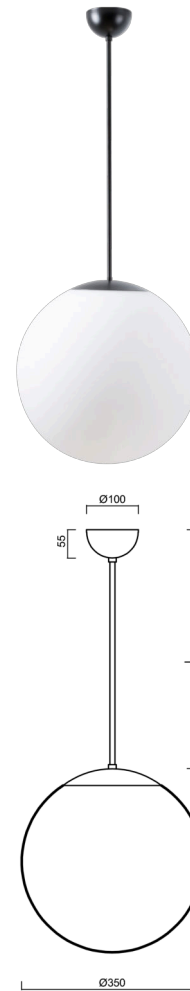

ADRIA P3A

Product code: ADR40083

Type: Z11/097/L40 C HF*

Short description of the luminaire: Black colour | pendant E27 light with HF sensor | TRIPLEX OPAL hand blown glass shade | rod pendant 40 cm |

Technical data

Types of luminaires	Sensor
Mounting type	Suspended - rod
Base material	steel
Shade material	three-layer glass TRIPLEX OPAL
Base color	black Ral9005
Shade color	white
Holding the shade	steel holder
Mounting location	ceiling
Width	350 mm
Length	350 mm
Height	350 mm
Diameter	ø 350 mm
Suspension length	400 mm
mounting holes (diameter)	none
Impact strength	IK01
Operating temperature	from -20°C to +30°C

Electrical data

Power consumption	40 W
Ingress Protection	IP40
Socket	E27
Sensor	HF
terminal block	none

Luminous data

Blue light hazard	Risk group 0

Eulum data for calculation programs are available at www.osmont.cz.