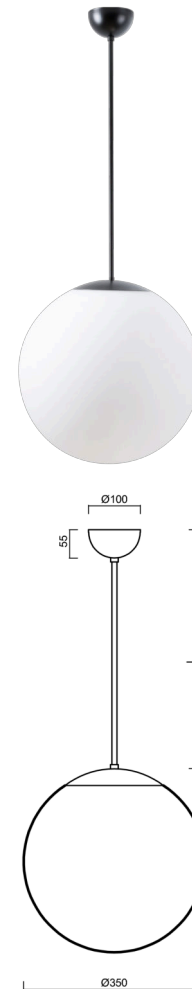

ADRIA P3A

Product code: ADR40082

Type: Z11/097/L40 C*

Short description of the luminaire: Black colour | pendant E27 light ON/OFF | TRIPLEX OPAL hand blown glass shade| rod pendant 40 cm |

Technical data

Types of luminaires	Classic on/off
Mounting type	Suspended - rod
Base material	steel
Shade material	three-layer glass TRIPLEX OPAL
Base color	black Ral9005
Shade color	white
Holding the shade	steel holder
Mounting location	ceiling
Width	350 mm
Length	350 mm
Height	350 mm
Diameter	ø 350 mm
Suspension length	400 mm
mounting holes (diameter)	none
Impact strength	IK01
Operating temperature	from -20°C to +30°C

Electrical data

Power consumption	40 W
Ingress Protection	IP40
Socket	E27
terminal block	none

Luminous data

Blue light hazard	Risk group 0

Eulum data for calculation programs are available at www.osmont.cz.