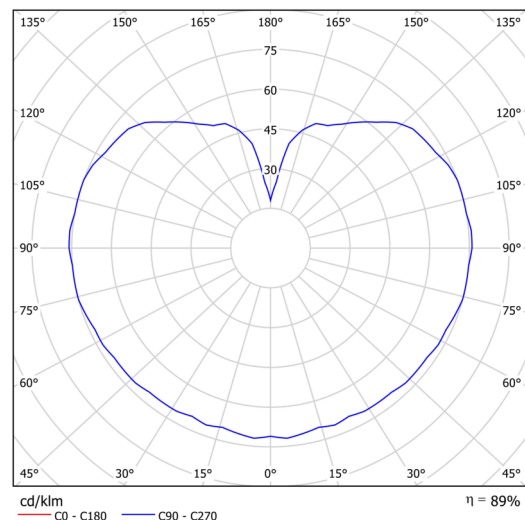

ADRIA P3A

Product code: ADR40082

Type: Z11/097/L40 C*

Short description of the luminaire: Black colour | pendant E27 light ON/OFF | TRIPLEX OPAL hand blown glass shade| rod pendant 40 cm |

Technical data

Types of luminaires	Classic on/off
Mounting type	Suspended - rod
Base material	steel
Shade material	three-layer glass TRIPLEX OPAL
Base color	black Ral9005
Shade color	white
Holding the shade	steel holder
Mounting location	ceiling
Width	350 mm
Length	350 mm
Height	350 mm
Diameter	ø 350 mm
Suspension length	400 mm
mounting holes (diameter)	none
Impact strength	IK01
Operating temperature	from -20°C to +30°C

Electrical data

Power consumption	40 W
Ingress Protection	IP40
Socket	E27
terminal block	none

Luminous data

Blue light hazard	Risk group 0

Eulum data for calculation programs are available at www.osmont.cz.