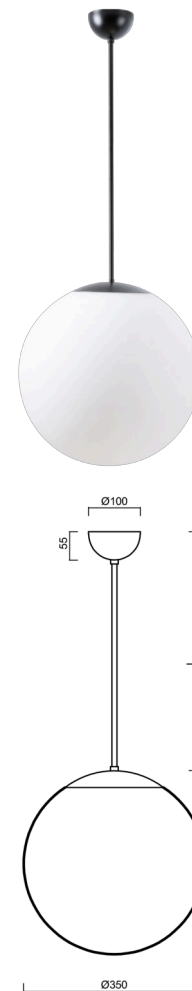

ADRIA P3A

Z11/097/L20 C*

WWW.OSMONT.CZ

ADRIA P3A

Product code: ADR40080

Type: Z11/097/L20 C*

Short description of the luminaire: Black colour | pendant E27 light ON/OFF | TRIPLEX OPAL hand blown glass shade | rod pendant 20 cm |

Technical data

Types of luminaires	Classic on/off
Mounting type	Suspended - rod
Base material	steel
Shade material	three-layer glass TRIPLEX OPAL
Base color	black Ral9005
Shade color	white
Holding the shade	steel holder
Mounting location	ceiling
Width	350 mm
Length	350 mm
Height	350 mm
Diameter	ø 350 mm
Suspension length	200 mm
mounting holes (diameter)	none
Impact strength	IK01
Operating temperature	from -20°C to +30°C

Electrical data

Power consumption	40 W
Ingress Protection	IP40
Socket	E27
terminal block	none

Luminous data

Blue light hazard	Risk group 0
-------------------	--------------

Eulum data for calculation programs are available at www.osmont.cz.