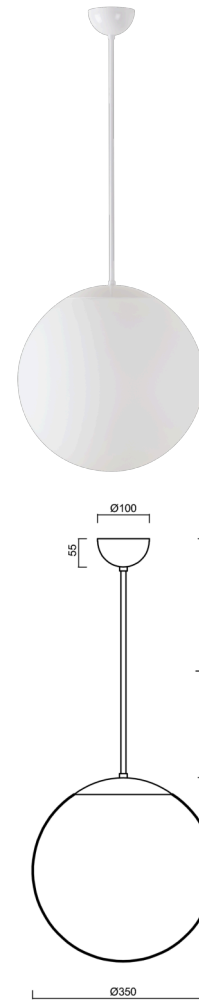

ADRIA P3A

Z11/097/L80 B*

WWW.OSMONT.CZ

ADRIA P3A

Product code: ADR40076

Type: Z11/097/L80 B*

Short description of the luminaire: White colour | pendant E27 light ON/OFF | TRIPLEX OPAL hand blown glass shade| rod pendant 80 cm |

Technical data

Types of luminaires	Classic on/off
Mounting type	Suspended - rod
Base material	steel
Shade material	three-layer glass TRIPLEX OPAL
Base color	white Ral9003
Shade color	white
Holding the shade	steel holder
Mounting location	ceiling
Width	350 mm
Length	350 mm
Height	350 mm
Diameter	ø 350 mm
Suspension length	800 mm
mounting holes (diameter)	none
Impact strength	IK01
Operating temperature	from -20°C to +30°C

Electrical data

Power consumption	40 W
Ingress Protection	IP40
Socket	E27
terminal block	none

Luminous data

Blue light hazard	Risk group 0
-------------------	--------------

Eulum data for calculation programs are available at www.osmont.cz.