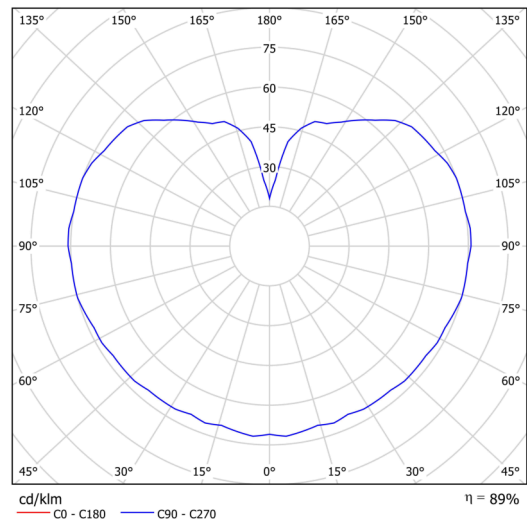

Technical data

Types of luminaires	Classic on/off
Mounting type	Suspended - rod
Base material	steel
Shade material	three-layer glass TRIPLEX OPAL
Base color	white Ral9003
Shade color	white
Holding the shade	steel holder
Mounting location	ceiling
Width	350 mm
Length	350 mm
Height	350 mm
Diameter	ø 350 mm
Suspension length	800 mm
mounting holes (diameter)	none
Impact strength	IK01
Operating temperature	from -20°C to +30°C

Electrical data

Power consumption	40 W
Ingress Protection	IP40
Socket	E27
terminal block	none

Luminous data

Blue light hazard	Risk group 0
-------------------	--------------

Eulum data for calculation programs are available at www.osmont.cz.