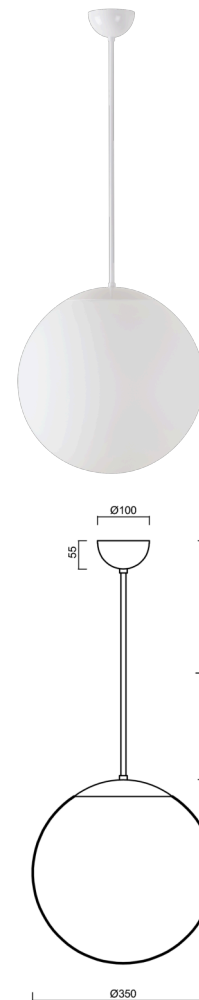

ADRIA P3A

Z11/097/L40 B*

WWW.OSMONT.CZ

ADRIA P3A

Product code: ADR40072

Type: Z11/097/L40 B*

Short description of the luminaire: White colour | pendant E27 light ON/OFF | TRIPLEX OPAL hand blown glass shade| rod pendant 40 cm |

Technical data

Types of luminaires	Classic on/off
Mounting type	Suspended - rod
Base material	steel
Shade material	three-layer glass TRIPLEX OPAL
Base color	white Ral9003
Shade color	white
Holding the shade	steel holder
Mounting location	ceiling
Width	350 mm
Length	350 mm
Height	350 mm
Diameter	ø 350 mm
Suspension length	400 mm
mounting holes (diameter)	none
Impact strength	IK01
Operating temperature	from -20°C to +30°C

Electrical data

Power consumption	40 W
Ingress Protection	IP40
Socket	E27
terminal block	none

Luminous data

Blue light hazard	Risk group 0
-------------------	--------------

Eulum data for calculation programs are available at www.osmont.cz.