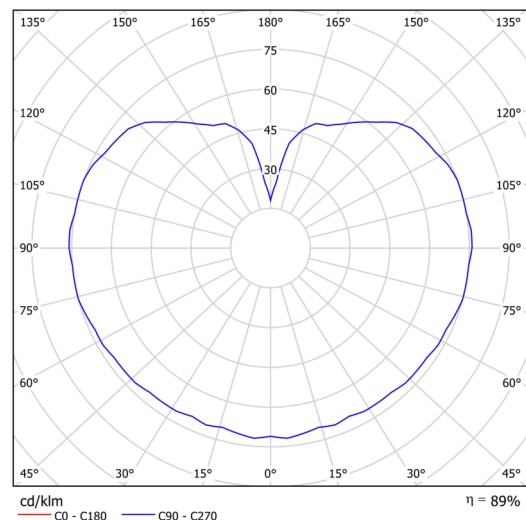

Technical data

Types of luminaires	Classic on/off
Mounting type	Suspended - rod
Base material	steel
Shade material	three-layer glass TRIPLEX OPAL
Base color	white Ral9003
Shade color	white
Holding the shade	steel holder
Mounting location	ceiling
Width	350 mm
Length	350 mm
Height	350 mm
Diameter	ø 350 mm
Suspension length	400 mm
mounting holes (diameter)	none
Impact strength	IK01
Operating temperature	from -20°C to +30°C

Electrical data

Power consumption	40 W
Ingress Protection	IP40
Socket	E27
terminal block	none

Luminous data

Blue light hazard	Risk group 0
-------------------	--------------

Eulum data for calculation programs are available at www.osmont.cz.