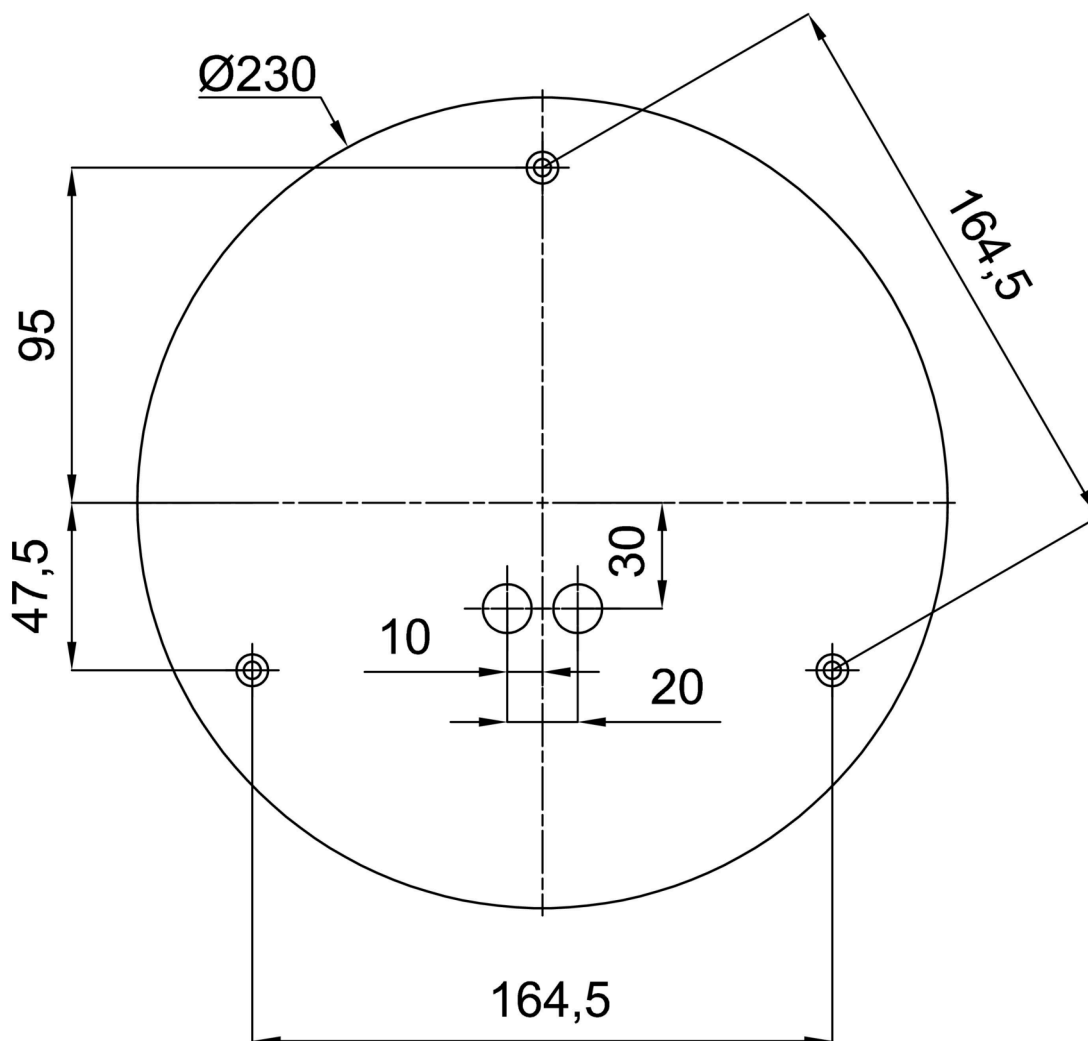

Technical

Types of luminaires	Emergency combined
Mounting type	Suspended - rod
Base material	stainless steel steel
Shade material	three-layer glass TRIPLEX OPAL
Base color	brushed stainless steel
Shade color	white
Holding the shade	steel holder
Mounting location	ceiling
Width	400 mm
Length	400 mm
Height	400 mm
Diameter	ø 400 mm
Hinge length	600 mm
mounting holes (diameter)	3xØ5mm
Cable entrance	2xØ16mm
Energy Class	D
Impact strength	IK01
Operating temperature	from 0°C to +30°C

*The warranty for the batteries is valid for 12 months from the date of purchase.

Installation dimensions:

Additional assortment:

Lampshade

Product code	Name	Color	Description	Picture	Drawing
20040	096	white	příslušenství		