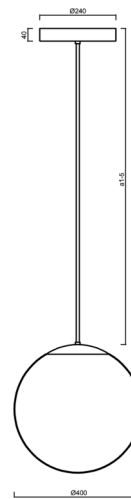

ADRIA P3 HP

LED-5L08E850Z11/096/a3/NK1W NB 4K#

WWW.OSMONT.CZ

ADRIA P3 HP

Product code: ADR72532

Type: LED-5L08E850Z11/096/a3/NK1W NB 4K#

Short description of the luminaire: Stainless steel brushed | pendant high-power LED light with emergency backup combined | TRIPLEX OPAL hand blown glass shade | rod pendant 60 cm |

Technical

Types of luminaires	Emergency combined
Mounting type	Suspended - rod
Base material	stainless steel steel
Shade material	three-layer glass TRIPLEX OPAL
Base color	brushed stainless steel
Shade color	white
Holding the shade	steel holder
Mounting location	ceiling
Width	400 mm
Length	400 mm
Height	400 mm
Diameter	ø 400 mm
Hinge length	600 mm
mounting holes (diameter)	3xØ5mm
Cable entrance	2xØ16mm
Energy Class	D
Impact strength	IK01
Operating temperature	from 0°C to +30°C