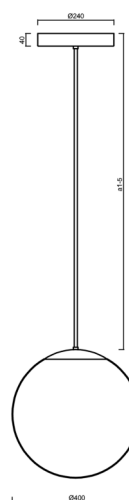

ADRIA P3 HP

LED-5L08E850Z11/096/a5/NK1W MS 4K#

WWW.OSMONT.CZ

ADRIA P3 HP

Product code: ADR72524

Type: LED-5L08E850Z11/096/a5/NK1W MS 4K#

Short description of the luminaire: Brass polished | pendant high-power LED light with emergency backup combined | TRIPLEX OPAL hand blown glass shade | rod pendant 100 cm |

Technical

Types of luminaires	Emergency combined
Mounting type	Suspended - rod
Base material	brass
Shade material	three-layer glass TRIPLEX OPAL
Base color	polished brass
Shade color	white
Holding the shade	steel holder
Mounting location	ceiling
Width	400 mm
Length	400 mm
Height	400 mm
Diameter	ø 400 mm
Hinge length	1000 mm
mounting holes (diameter)	3xø5mm
Cable entrance	2xø16mm
Energy Class	D
Impact strength	IK01
Operating temperature	from 0°C to +30°C

*The warranty for the batteries is valid for 12 months from the date of purchase.

Installation dimensions:

Additional assortment:

Lampshade

Product code	Name	Color	Description	Picture	Drawing
20040	096	white	příslušenství	