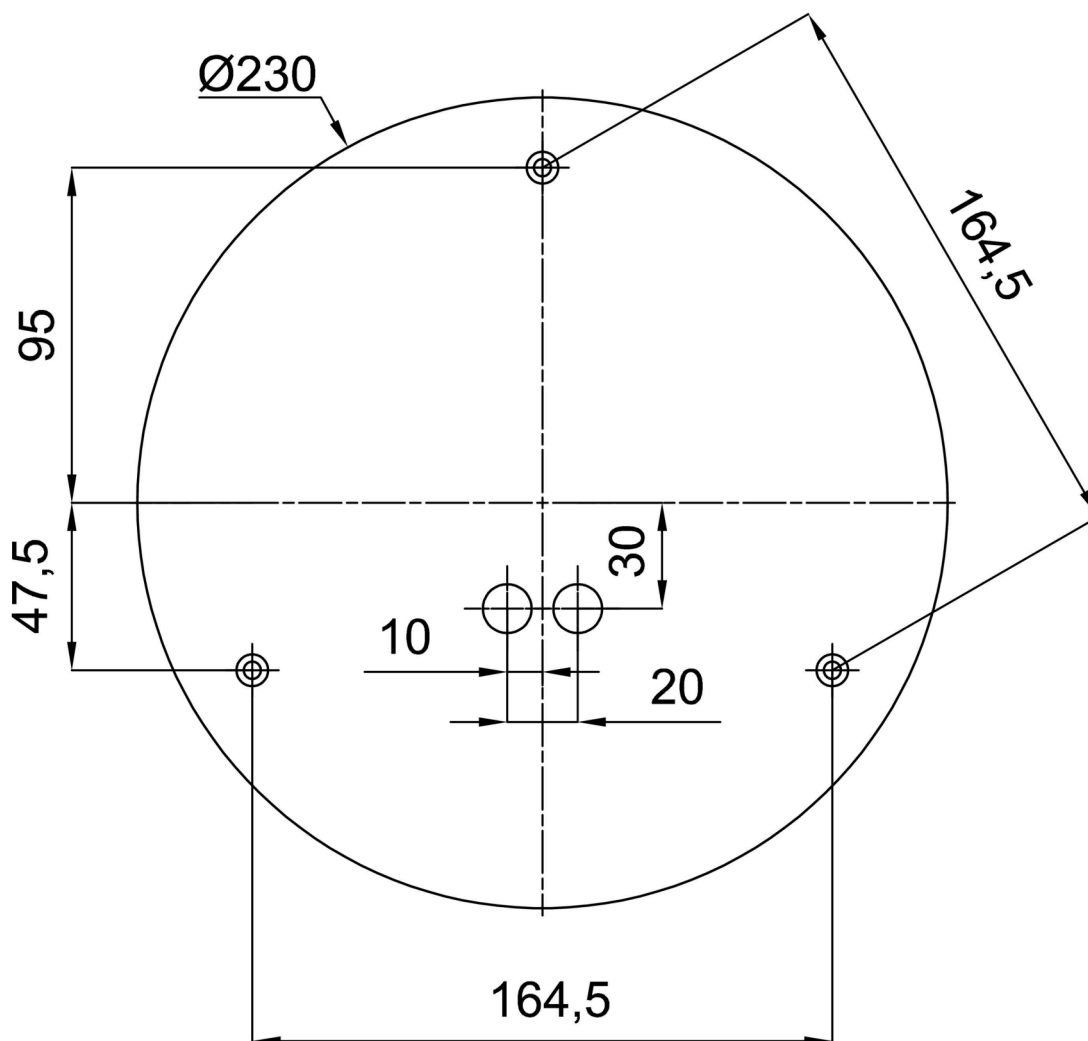

Technical

Types of luminaires	Emergency combined
Mounting type	Suspended - rod
Base material	brass
Shade material	three-layer glass TRIPLEX OPAL
Base color	polished brass
Shade color	white
Holding the shade	steel holder
Mounting location	ceiling
Width	400 mm
Length	400 mm
Height	400 mm
Diameter	ø 400 mm
Hinge length	1000 mm
mounting holes (diameter)	3xø5mm
Cable entrance	2xø16mm
Energy Class	D
Impact strength	IK01
Operating temperature	from 0°C to +30°C

*The warranty for the batteries is valid for 12 months from the date of purchase.

Installation dimensions:

Additional assortment:

Lampshade

Product code	Name	Color	Description	Picture	Drawing
20040	096	white	příslušenství	