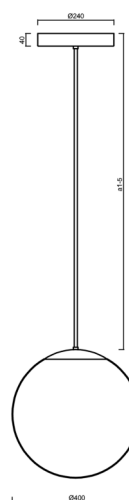

ADRIA P3 HP

LED-5L08E850Z11/096/a2/NK1W MS 4K#

WWW.OSMONT.CZ

ADRIA P3 HP

Product code: ADR72521

Type: LED-5L08E850Z11/096/a2/NK1W MS 4K#

Short description of the luminaire: Brass polished | pendant high-power LED light with emergency backup combined | TRIPLEX OPAL hand blown glass shade | rod pendant 40 cm |

Technical

Types of luminaires	Emergency combined
Mounting type	Suspended - rod
Base material	brass
Shade material	three-layer glass TRIPLEX OPAL
Base color	polished brass
Shade color	white
Holding the shade	steel holder
Mounting location	ceiling
Width	400 mm
Length	400 mm
Height	400 mm
Diameter	ø 400 mm
Hinge length	400 mm
mounting holes (diameter)	3xø5mm
Cable entrance	2xø16mm
Energy Class	D
Impact strength	IK01
Operating temperature	from 0°C to +30°C

*The warranty for the batteries is valid for 12 months from the date of purchase.

Installation dimensions:

Additional assortment:

Lampshade

Product code	Name	Color	Description	Picture	Drawing
20040	096	white	příslušenství	