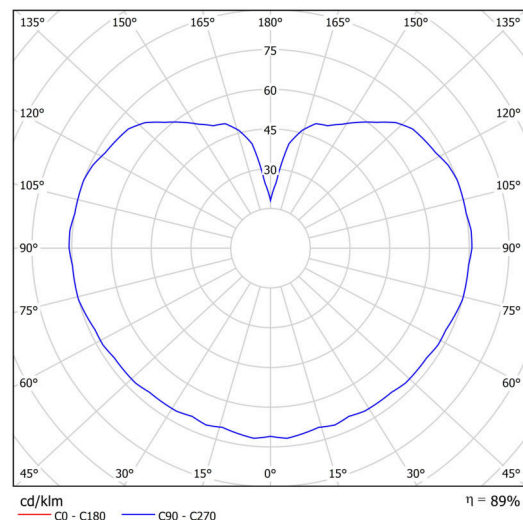

Luminous

Lum. flux of luminaire	7610 lm
Lum. flux of light source	8650 lm
Lum. flux of light source in emergency mode	170 lm
Luminaire efficacy	146 lm/W
Temperature	4000 K
Rated life time LED L80/B10	100000 hours