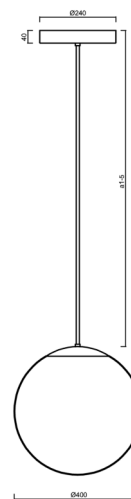

ADRIA P3 HP

LED-5L08E850Z11/096/a2/NK1W C 4K#

WWW.OSMONT.CZ

ADRIA P3 HP

Product code: ADR72516

Type: LED-5L08E850Z11/096/a2/NK1W C 4K#

Short description of the luminaire: Black colour | pendant high-power LED light with emergency backup combined | TRIPLEX OPAL hand blown glass shade | rod pendant 40 cm |

Technical

Types of luminaires	Emergency combined
Mounting type	Suspended - rod
Base material	steel
Shade material	three-layer glass TRIPLEX OPAL
Base color	black Ral9005
Shade color	white
Holding the shade	steel holder
Mounting location	ceiling
Width	400 mm
Length	400 mm
Height	400 mm
Diameter	ø 400 mm
Hinge length	400 mm
mounting holes (diameter)	3xø5mm
Cable entrance	2xø16mm
Energy Class	D
Impact strength	IK01
Operating temperature	from 0°C to +30°C