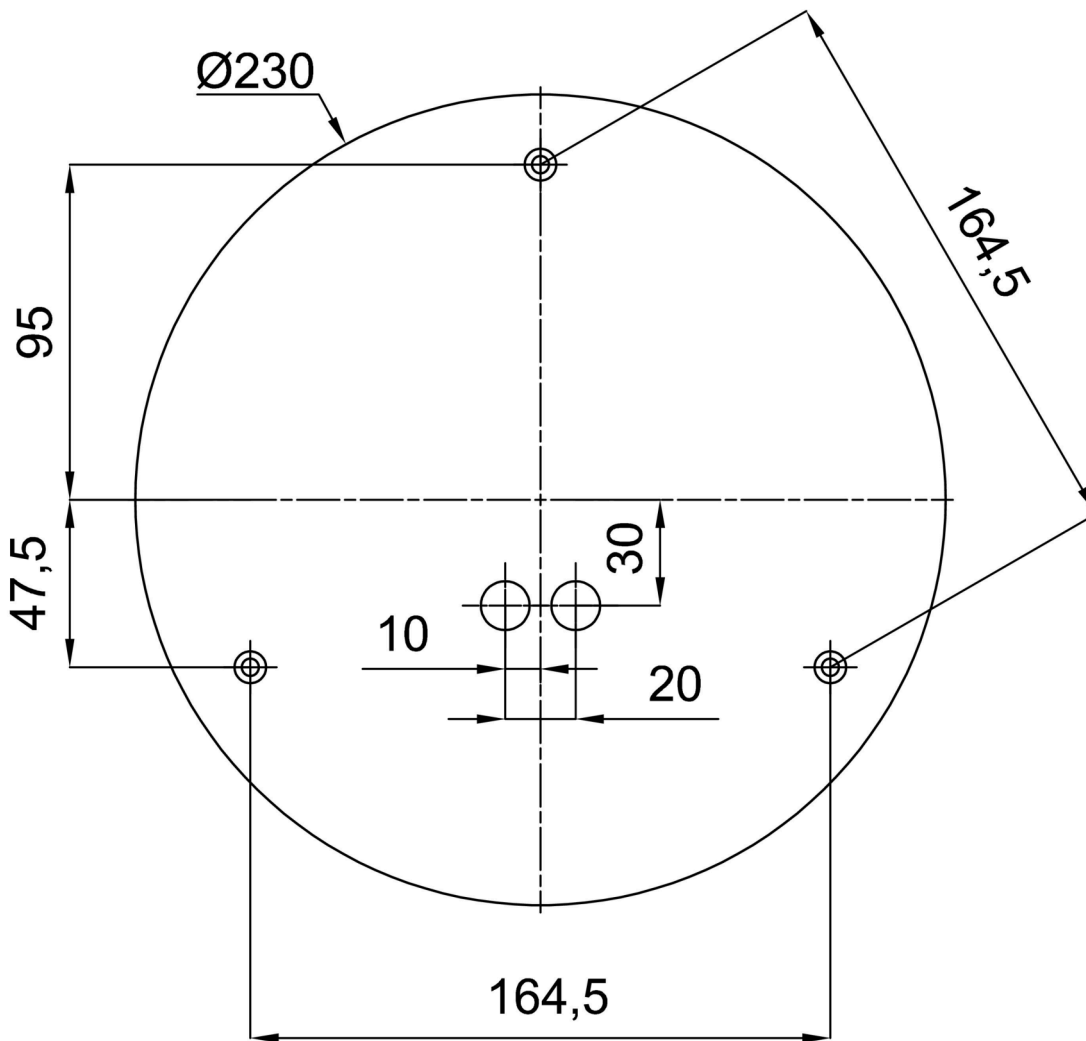

Technical

Types of luminaires	Emergency combined
Mounting type	Suspended - rod
Base material	steel
Shade material	three-layer glass TRIPLEX OPAL
Base color	black Ral9005
Shade color	white
Holding the shade	steel holder
Mounting location	ceiling
Width	400 mm
Length	400 mm
Height	400 mm
Diameter	ø 400 mm
Hinge length	400 mm
mounting holes (diameter)	3xø5mm
Cable entrance	2xø16mm
Energy Class	D
Impact strength	IK01
Operating temperature	from 0°C to +30°C

*The warranty for the batteries is valid for 12 months from the date of purchase.

Installation dimensions:

Additional assortment:

Lampshade

Product code	Name	Color	Description	Picture	Drawing
20040	096	white	příslušenství		