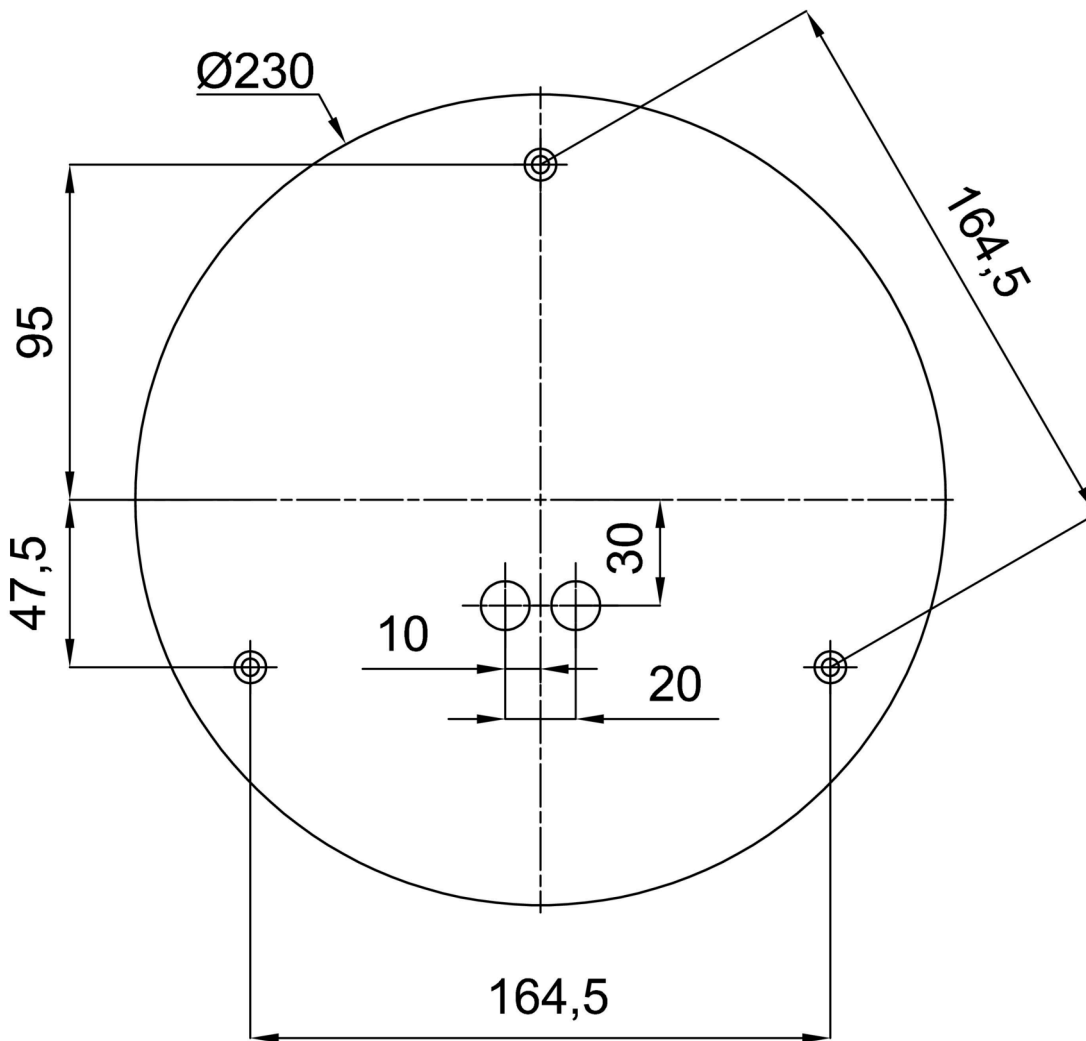

Technical

Types of luminaires	Emergency combined
Mounting type	Suspended - rod
Base material	steel
Shade material	three-layer glass TRIPLEX OPAL
Base color	white Ral9003
Shade color	white
Holding the shade	steel holder
Mounting location	ceiling
Width	400 mm
Length	400 mm
Height	400 mm
Diameter	ø 400 mm
Hinge length	200 mm
mounting holes (diameter)	3xø5mm
Cable entrance	2xø16mm
Energy Class	D
Impact strength	IK01
Operating temperature	from 0°C to +30°C

*The warranty for the batteries is valid for 12 months from the date of purchase.

Installation dimensions:

Additional assortment:

Lampshade

Product code	Name	Color	Description	Picture	Drawing
20040	096	white	příslušenství		