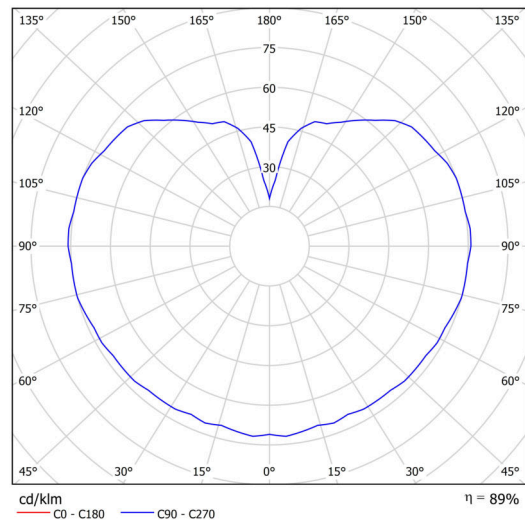

Technical

Types of luminaires	Emergency combined
Mounting type	Suspended - rod
Base material	steel
Shade material	three-layer glass TRIPLEX OPAL
Base color	white Ral9003
Shade color	white
Holding the shade	steel holder
Mounting location	ceiling
Width	400 mm
Length	400 mm
Height	400 mm
Diameter	ø 400 mm
Hinge length	200 mm
mounting holes (diameter)	3xø5mm
Cable entrance	2xø16mm
Energy Class	D
Impact strength	IK01
Operating temperature	from 0°C to +30°C

Luminous

Lum. flux of luminaire	7610 lm
Lum. flux of light source	8650 lm
Lum. flux of light source in emergency mode	170 lm
Luminaire efficacy	146 lm/W
Temperature	4000 K
Rated life time LED L80/B10	100000 hours