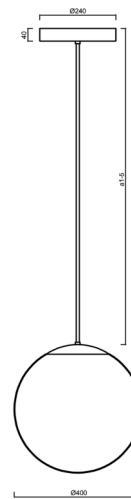

ADRIA P3 HP

LED-5L08E850Z11/096/a1/NK1W B 4K#

WWW.OSMONT.CZ

ADRIA P3 HP

Product code: ADR72510

Type: LED-5L08E850Z11/096/a1/NK1W B 4K#

Short description of the luminaire: White colour | pendant high-power LED light with emergency backup combined | TRIPLEX OPAL hand blown glass shade | rod pendant 20 cm |

Technical

Types of luminaires	Emergency combined
Mounting type	Suspended - rod
Base material	steel
Shade material	three-layer glass TRIPLEX OPAL
Base color	white Ral9003
Shade color	white
Holding the shade	steel holder
Mounting location	ceiling
Width	400 mm
Length	400 mm
Height	400 mm
Diameter	ø 400 mm
Hinge length	200 mm
mounting holes (diameter)	3xø5mm
Cable entrance	2xø16mm
Energy Class	D
Impact strength	IK01
Operating temperature	from 0°C to +30°C