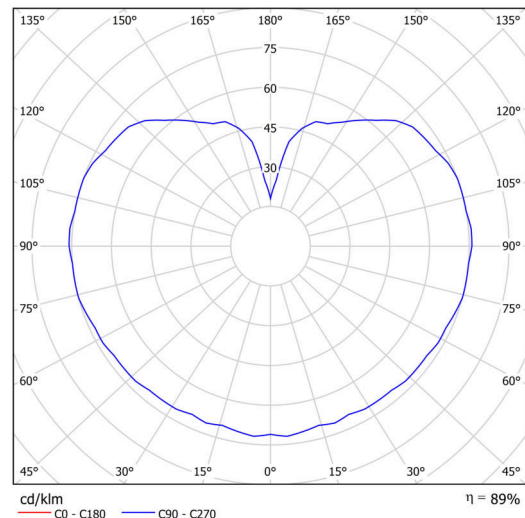

Technical

Types of luminaires	Emergency combined
Mounting type	Suspended - rod
Base material	stainless steel steel
Shade material	three-layer glass TRIPLEX OPAL
Base color	brushed stainless steel
Shade color	white
Holding the shade	steel holder
Mounting location	ceiling
Width	400 mm
Length	400 mm
Height	400 mm
Diameter	ø 400 mm
Hinge length	400 mm
mounting holes (diameter)	3xø5mm
Cable entrance	2xø16mm
Energy Class	D
Impact strength	IK01
Operating temperature	from 0°C to +30°C

Luminous

Lum. flux of luminaire	7300 lm
Lum. flux of light source	8290 lm
Lum. flux of light source in emergency mode	170 lm
Luminaire efficacy	140 lm/W
Temperature	3000 K
Rated life time LED L80/B10	100000 hours