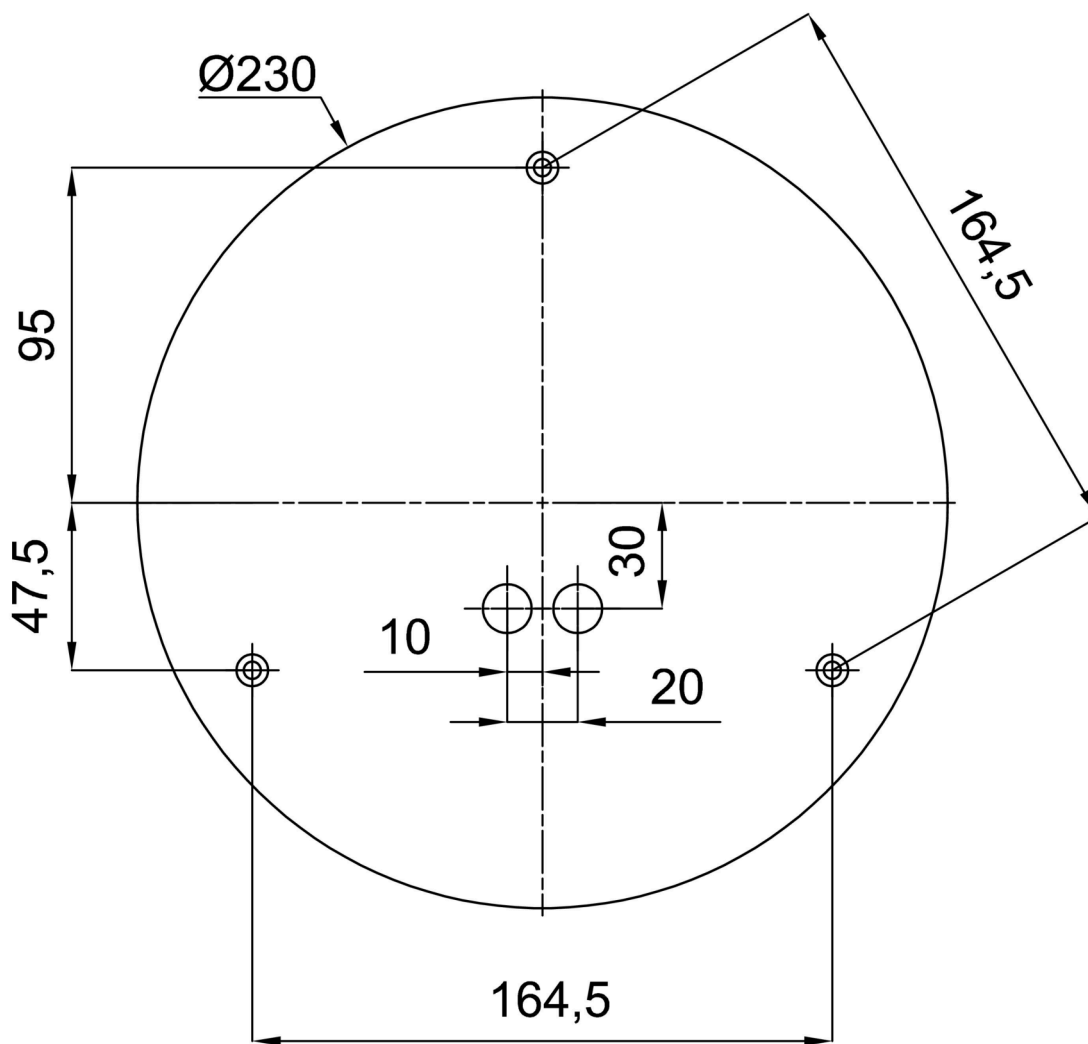

Technical

Types of luminaires	Emergency combined
Mounting type	Suspended - rod
Base material	stainless steel steel
Shade material	three-layer glass TRIPLEX OPAL
Base color	brushed stainless steel
Shade color	white
Holding the shade	steel holder
Mounting location	ceiling
Width	400 mm
Length	400 mm
Height	400 mm
Diameter	ø 400 mm
Hinge length	400 mm
mounting holes (diameter)	3xø5mm
Cable entrance	2xø16mm
Energy Class	D
Impact strength	IK01
Operating temperature	from 0°C to +30°C

*The warranty for the batteries is valid for 12 months from the date of purchase.

Installation dimensions:

Additional assortment:

Lampshade

Product code	Name	Color	Description	Picture	Drawing
20040	096	white	příslušenství	