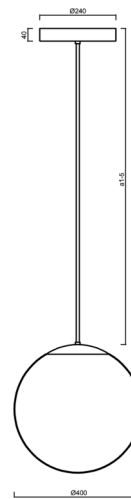

ADRIA P3 HP

LED-5L08E850Z11/096/a2/NK1W NB 3K#

WWW.OSMONT.CZ

ADRIA P3 HP

Product code: ADR72031

Type: LED-5L08E850Z11/096/a2/NK1W NB 3K#

Short description of the luminaire: Stainless steel brushed | pendant high-power LED light with emergency backup combined | TRIPLEX OPAL hand blown glass shade | rod pendant 40 cm |

Technical

Types of luminaires	Emergency combined
Mounting type	Suspended - rod
Base material	stainless steel steel
Shade material	three-layer glass TRIPLEX OPAL
Base color	brushed stainless steel
Shade color	white
Holding the shade	steel holder
Mounting location	ceiling
Width	400 mm
Length	400 mm
Height	400 mm
Diameter	ø 400 mm
Hinge length	400 mm
mounting holes (diameter)	3xø5mm
Cable entrance	2xø16mm
Energy Class	D
Impact strength	IK01
Operating temperature	from 0°C to +30°C