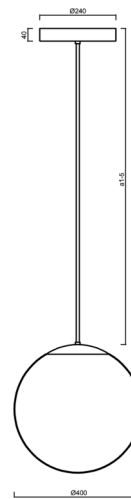

ADRIA P3 HP

LED-5L08E850Z11/096/a1/NK1W NB 3K#

WWW.OSMONT.CZ

ADRIA P3 HP

Product code: ADR72030

Type: LED-5L08E850Z11/096/a1/NK1W NB 3K#

Short description of the luminaire: Stainless steel brushed | pendant high-power LED light with emergency backup combined | TRIPLEX OPAL hand blown glass shade | rod pendant 20 cm |

Technical

Types of luminaires	Emergency combined
Mounting type	Suspended - rod
Base material	stainless steel steel
Shade material	three-layer glass TRIPLEX OPAL
Base color	brushed stainless steel
Shade color	white
Holding the shade	steel holder
Mounting location	ceiling
Width	400 mm
Length	400 mm
Height	400 mm
Diameter	ø 400 mm
Hinge length	200 mm
mounting holes (diameter)	3xø5mm
Cable entrance	2xø16mm
Energy Class	D
Impact strength	IK01
Operating temperature	from 0°C to +30°C