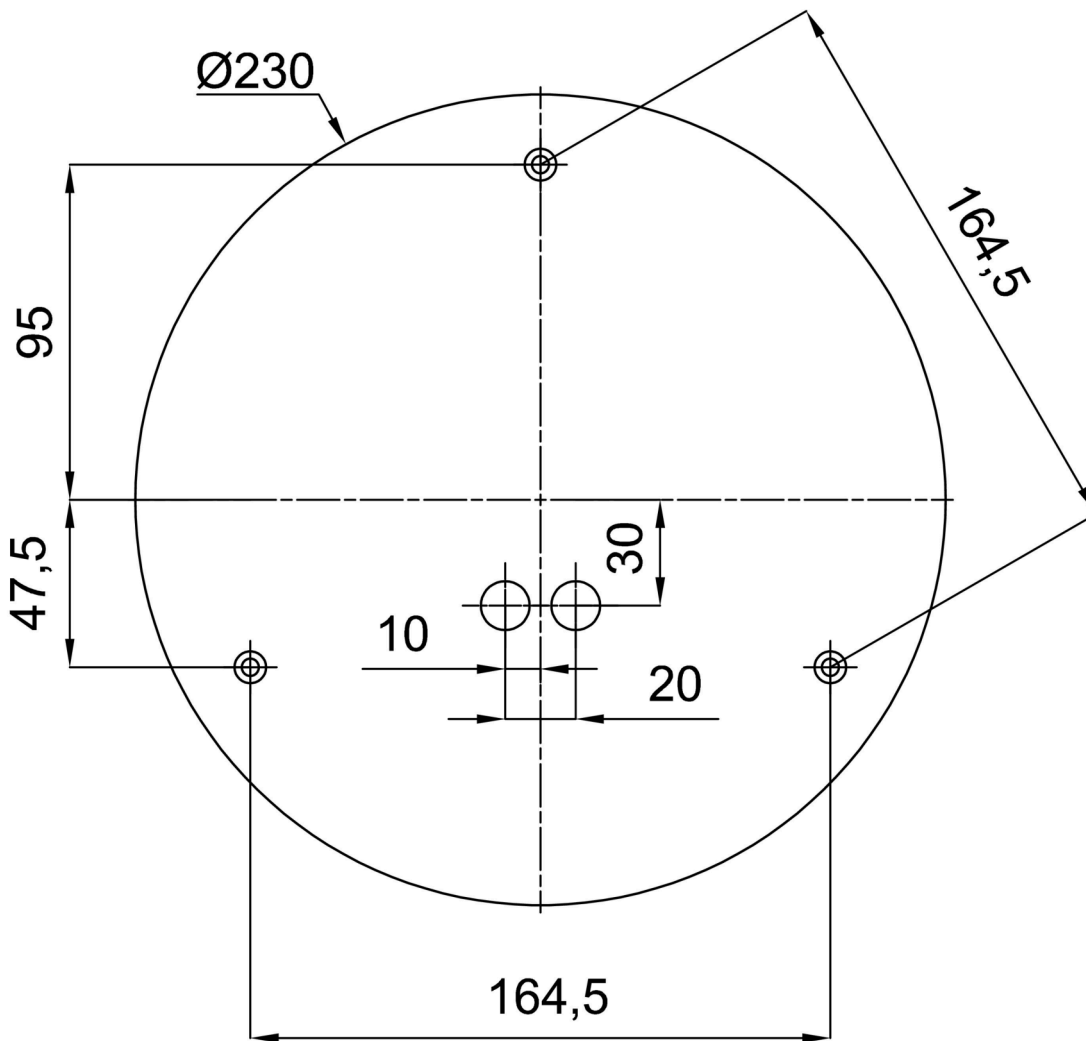

Technical

Types of luminaires	Emergency combined
Mounting type	Suspended - rod
Base material	stainless steel steel
Shade material	three-layer glass TRIPLEX OPAL
Base color	brushed stainless steel
Shade color	white
Holding the shade	steel holder
Mounting location	ceiling
Width	400 mm
Length	400 mm
Height	400 mm
Diameter	ø 400 mm
Hinge length	200 mm
mounting holes (diameter)	3xø5mm
Cable entrance	2xø16mm
Energy Class	D
Impact strength	IK01
Operating temperature	from 0°C to +30°C

*The warranty for the batteries is valid for 12 months from the date of purchase.

Installation dimensions:

Additional assortment:

Lampshade

Product code	Name	Color	Description	Picture	Drawing
20040	096	white	příslušenství		