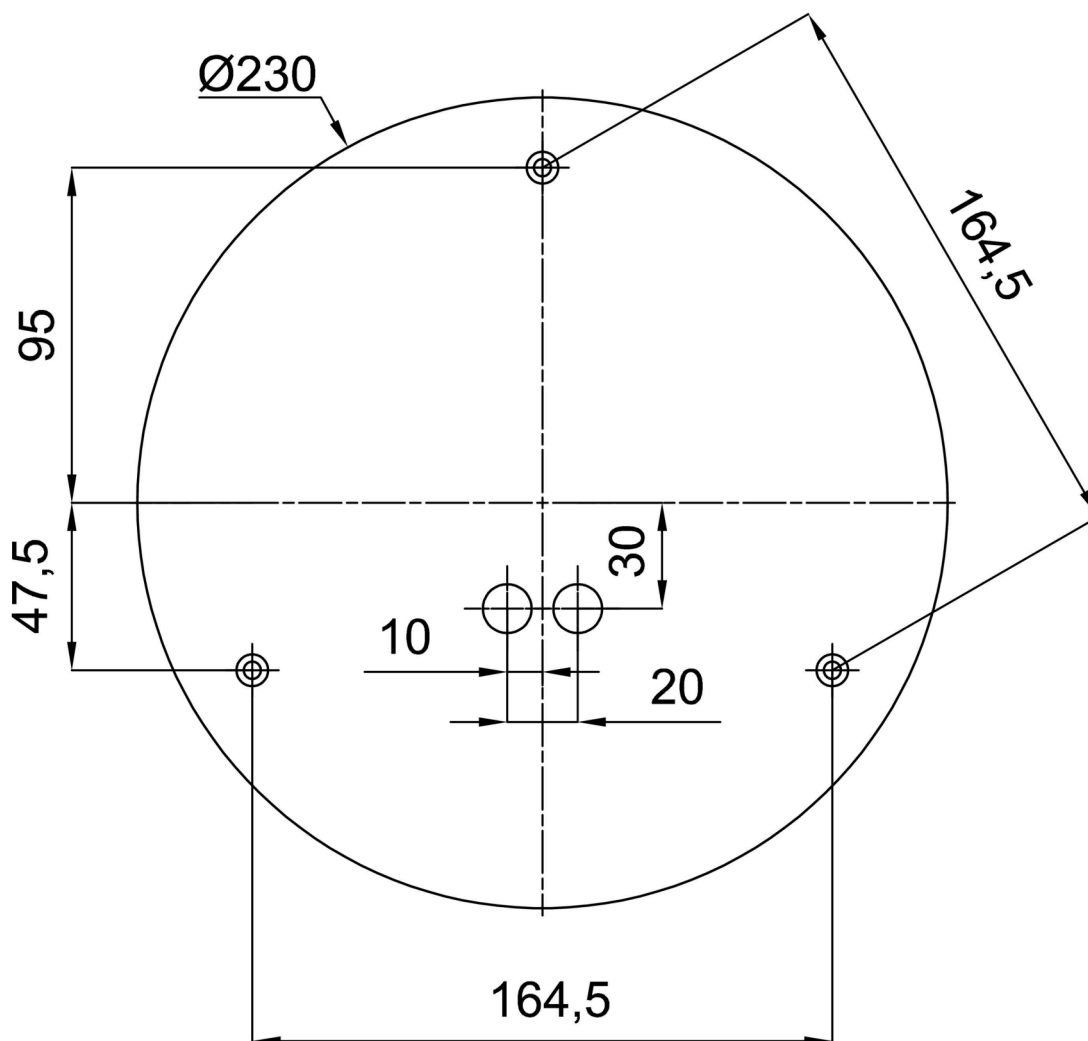

## Technical

Types of luminaires	Emergency combined
Mounting type	Suspended - rod
Base material	stainless steel steel
Shade material	three-layer glass TRIPLEX OPAL
Base color	polished stainless steel
Shade color	white
Holding the shade	steel holder
Mounting location	ceiling
Width	400 mm
Length	400 mm
Height	400 mm
Diameter	ø 400 mm
Hinge length	800 mm
mounting holes (diameter)	3xØ5mm
Cable entrance	2xØ16mm
Energy Class	D
Impact strength	IK01
Operating temperature	from 0°C to +30°C

## Installation dimensions: