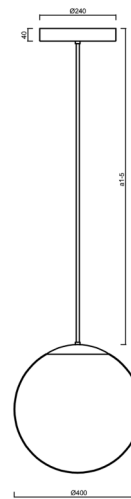

## ADRIA P3 HP

LED-5L08E850Z11/096/a4/NK1W NL 3K#

[WWW.OSMONT.CZ](http://WWW.OSMONT.CZ)

# ADRIA P3 HP

Product code: ADR72028

Type: LED-5L08E850Z11/096/a4/NK1W NL 3K#

Short description of the luminaire: Stainless steel polished | pendant high-power LED light with emergency backup combined | TRIPLEX OPAL hand blown glass shade | rod pendant 80 cm |

## Technical

Types of luminaires	Emergency combined
Mounting type	Suspended - rod
Base material	stainless steel steel
Shade material	three-layer glass TRIPLEX OPAL
Base color	polished stainless steel
Shade color	white
Holding the shade	steel holder
Mounting location	ceiling
Width	400 mm
Length	400 mm
Height	400 mm
Diameter	ø 400 mm
Hinge length	800 mm
mounting holes (diameter)	3xØ5mm
Cable entrance	2xØ16mm
Energy Class	D
Impact strength	IK01
Operating temperature	from 0°C to +30°C

## Installation dimensions: