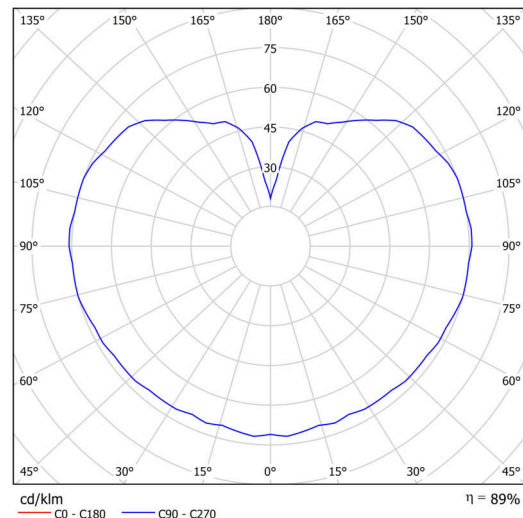

Luminous

Lum. flux of luminaire	7300 lm
Lum. flux of light source	8290 lm
Lum. flux of light source in emergency mode	170 lm
Luminaire efficacy	140 lm/W
Temperature	3000 K
Rated life time LED L80/B10	100000 hours