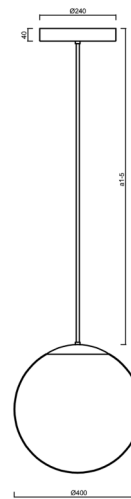

## ADRIA P3 HP

LED-5L08E850Z11/096/a1/NK1W NL 3K#

[WWW.OSMONT.CZ](http://WWW.OSMONT.CZ)

# ADRIA P3 HP

Product code: ADR72025

Type: LED-5L08E850Z11/096/a1/NK1W NL 3K#

Short description of the luminaire: Stainless steel polished | pendant high-power LED light with emergency backup combined | TRIPLEX OPAL hand blown glass shade | rod pendant 20 cm |

## Technical

Types of luminaires	Emergency combined
Mounting type	Suspended - rod
Base material	stainless steel steel
Shade material	three-layer glass TRIPLEX OPAL
Base color	polished stainless steel
Shade color	white
Holding the shade	steel holder
Mounting location	ceiling
Width	400 mm
Length	400 mm
Height	400 mm
Diameter	ø 400 mm
Hinge length	200 mm
mounting holes (diameter)	3xø5mm
Cable entrance	2xø16mm
Energy Class	D
Impact strength	IK01
Operating temperature	from 0°C to +30°C

## Installation dimensions: