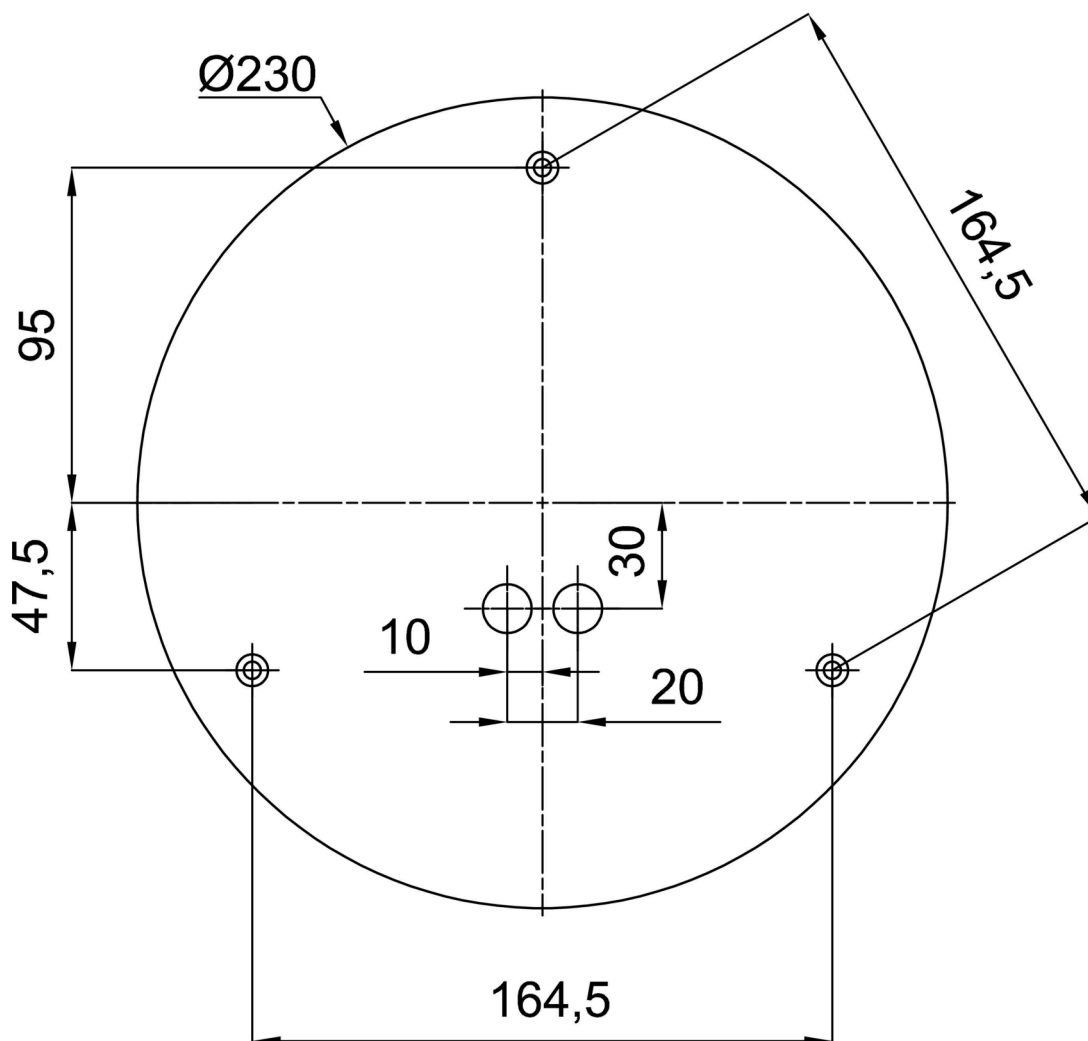

## Technical

Types of luminaires	Emergency combined
Mounting type	Suspended - rod
Base material	stainless steel steel
Shade material	three-layer glass TRIPLEX OPAL
Base color	polished stainless steel
Shade color	white
Holding the shade	steel holder
Mounting location	ceiling
Width	400 mm
Length	400 mm
Height	400 mm
Diameter	ø 400 mm
Hinge length	200 mm
mounting holes (diameter)	3xø5mm
Cable entrance	2xø16mm
Energy Class	D
Impact strength	IK01
Operating temperature	from 0°C to +30°C

## Installation dimensions: