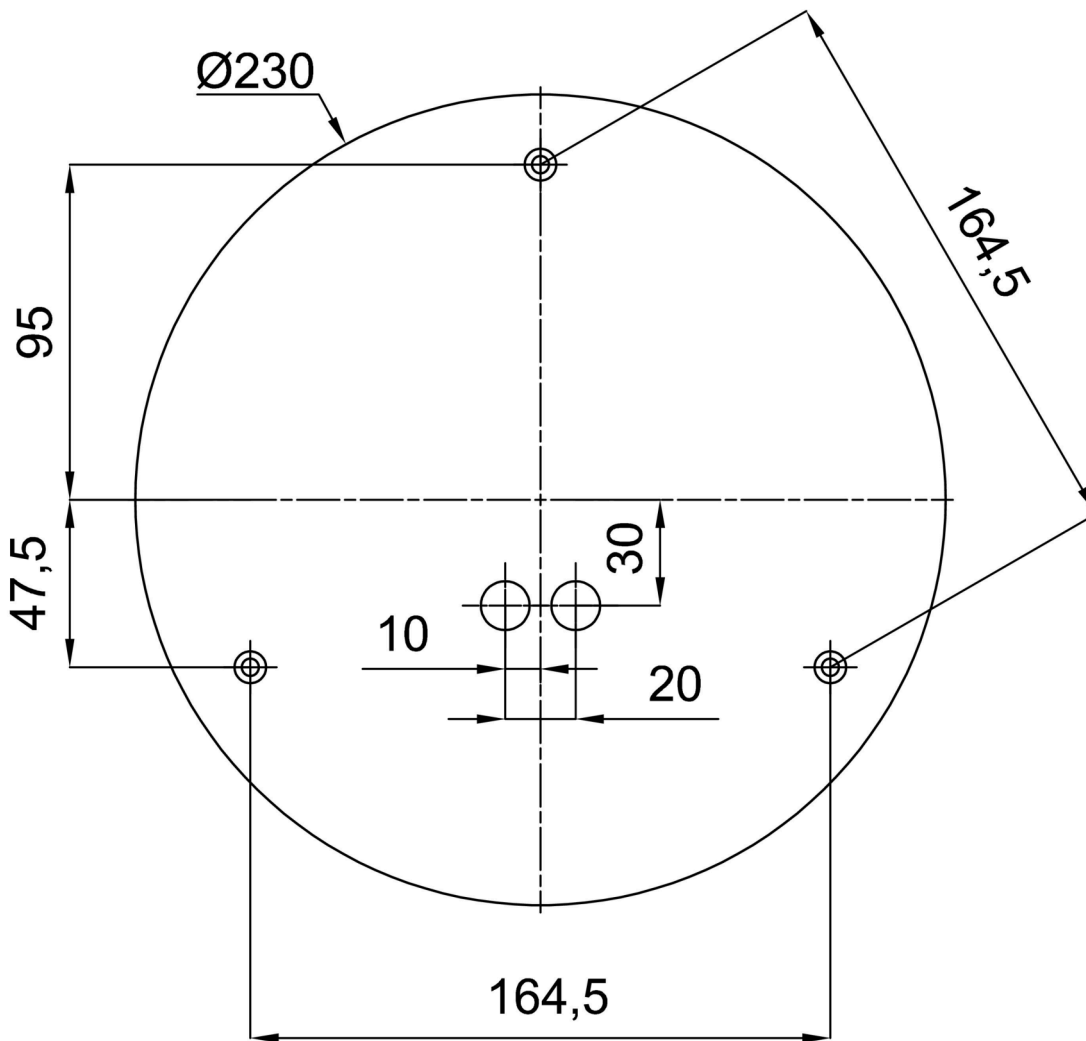

Technical

Types of luminaires	Emergency combined
Mounting type	Suspended - rod
Base material	steel
Shade material	three-layer glass TRIPLEX OPAL
Base color	black Ral9005
Shade color	white
Holding the shade	steel holder
Mounting location	ceiling
Width	400 mm
Length	400 mm
Height	400 mm
Diameter	ø 400 mm
Hinge length	800 mm
mounting holes (diameter)	3xø5mm
Cable entrance	2xø16mm
Energy Class	D
Impact strength	IK01
Operating temperature	from 0°C to +30°C

*The warranty for the batteries is valid for 12 months from the date of purchase.

Installation dimensions:

Additional assortment:

Lampshade

Product code	Name	Color	Description	Picture	Drawing
20040	096	white	příslušenství		