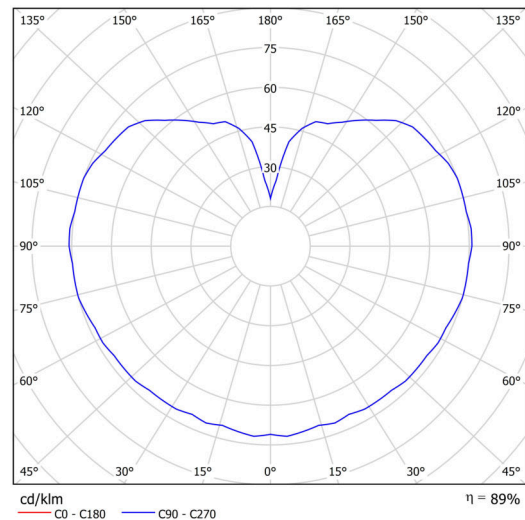

Luminous

Lum. flux of luminaire	7300 lm
Lum. flux of light source	8290 lm
Lum. flux of light source in emergency mode	170 lm
Luminaire efficacy	140 lm/W
Temperature	3000 K
Rated life time LED L80/B10	100000 hours