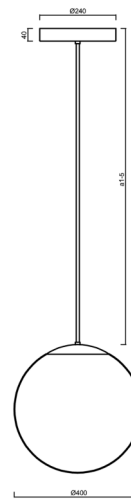

ADRIA P3 HP

LED-5L08E850Z11/096/a4/NK1W C 3K#

WWW.OSMONT.CZ

ADRIA P3 HP

Product code: ADR72018

Type: LED-5L08E850Z11/096/a4/NK1W C 3K#

Short description of the luminaire: Black colour | pendant high-power LED light with emergency backup combined | TRIPLEX OPAL hand blown glass shade | rod pendant 80 cm |

Technical

Types of luminaires	Emergency combined
Mounting type	Suspended - rod
Base material	steel
Shade material	three-layer glass TRIPLEX OPAL
Base color	black Ral9005
Shade color	white
Holding the shade	steel holder
Mounting location	ceiling
Width	400 mm
Length	400 mm
Height	400 mm
Diameter	ø 400 mm
Hinge length	800 mm
mounting holes (diameter)	3xø5mm
Cable entrance	2xø16mm
Energy Class	D
Impact strength	IK01
Operating temperature	from 0°C to +30°C