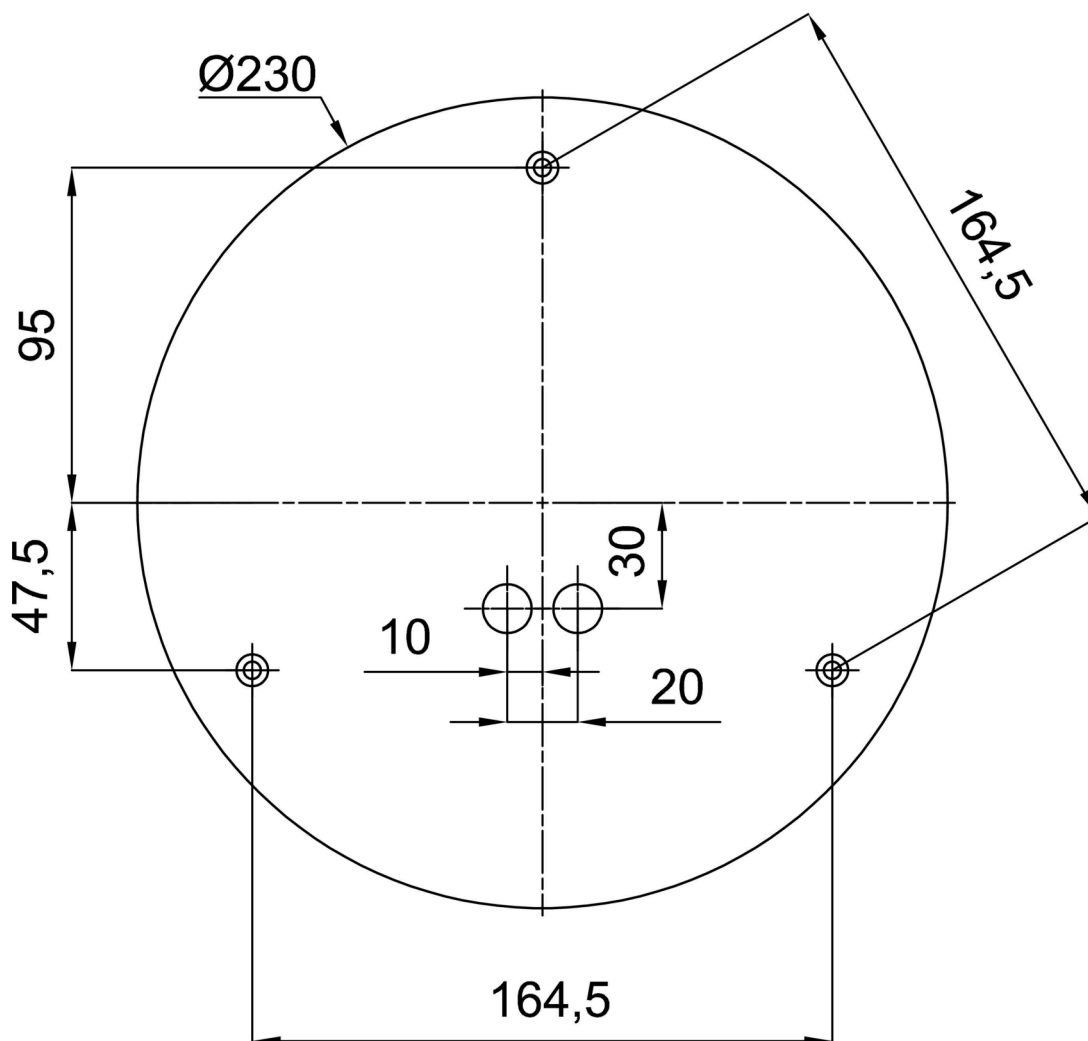

Technical

Types of luminaires	Emergency combined
Mounting type	Suspended - rod
Base material	steel
Shade material	three-layer glass TRIPLEX OPAL
Base color	black Ral9005
Shade color	white
Holding the shade	steel holder
Mounting location	ceiling
Width	400 mm
Length	400 mm
Height	400 mm
Diameter	ø 400 mm
Hinge length	400 mm
mounting holes (diameter)	3xø5mm
Cable entrance	2xø16mm
Energy Class	D
Impact strength	IK01
Operating temperature	from 0°C to +30°C

*The warranty for the batteries is valid for 12 months from the date of purchase.

Installation dimensions:

Additional assortment:

Lampshade

Product code	Name	Color	Description	Picture	Drawing
20040	096	white	příslušenství		