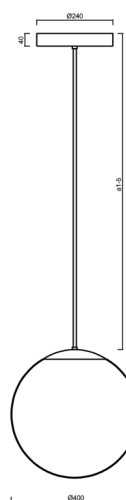

ADRIA P3 HP

LED-5L08E850Z11/096/a1/NK1W C 3K#

WWW.OSMONT.CZ

ADRIA P3 HP

Product code: ADR72015

Type: LED-5L08E850Z11/096/a1/NK1W C 3K#

Short description of the luminaire: Black colour | pendant high-power LED light with emergency backup combined | TRIPLEX OPAL hand blown glass shade | rod pendant 20 cm |

Technical

Types of luminaires	Emergency combined
Mounting type	Suspended - rod
Base material	steel
Shade material	three-layer glass TRIPLEX OPAL
Base color	black Ral9005
Shade color	white
Holding the shade	steel holder
Mounting location	ceiling
Width	400 mm
Length	400 mm
Height	400 mm
Diameter	ø 400 mm
Hinge length	200 mm
mounting holes (diameter)	3xø5mm
Cable entrance	2xø16mm
Energy Class	D
Impact strength	IK01
Operating temperature	from 0°C to +30°C