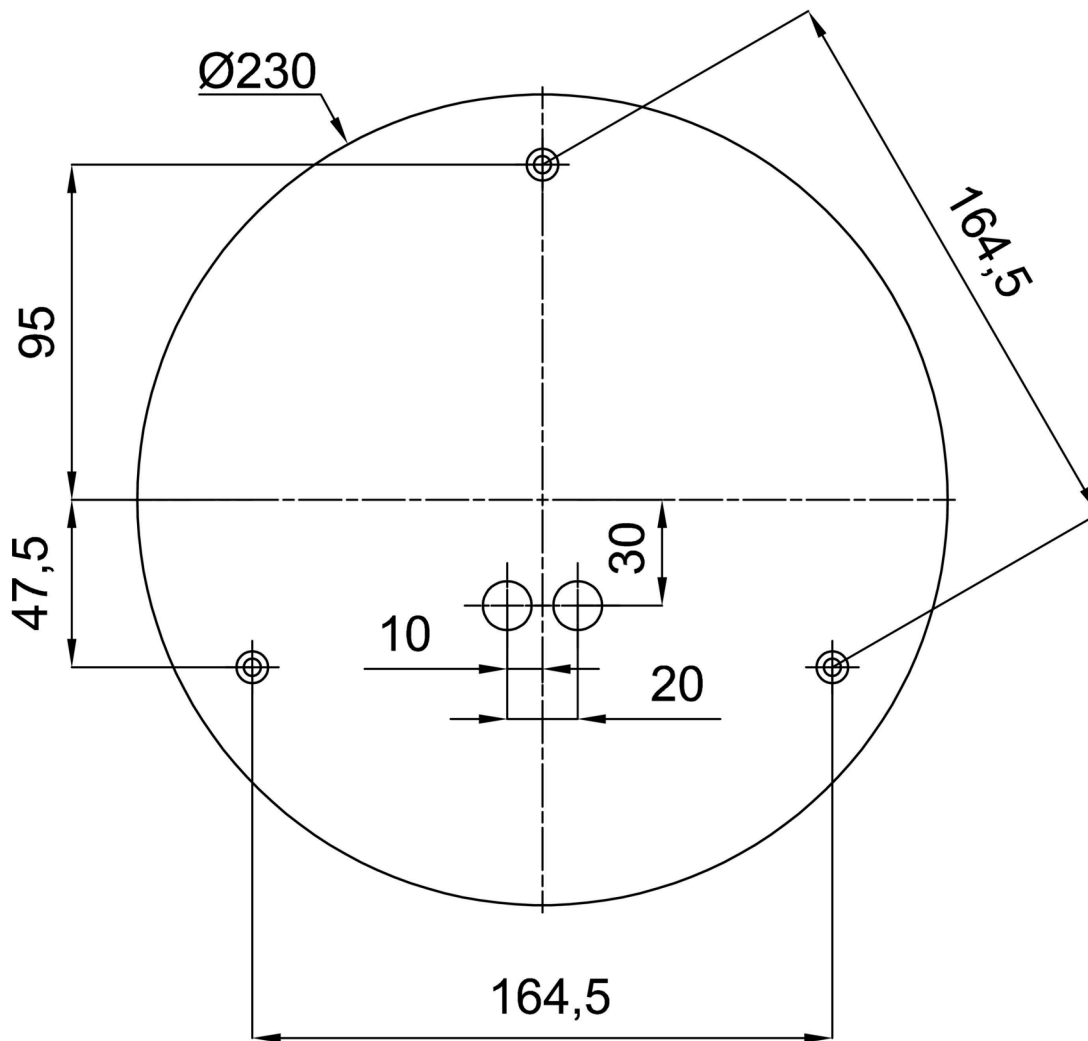

Technical

Types of luminaires	Emergency combined
Mounting type	Suspended - rod
Base material	steel
Shade material	three-layer glass TRIPLEX OPAL
Base color	black Ral9005
Shade color	white
Holding the shade	steel holder
Mounting location	ceiling
Width	400 mm
Length	400 mm
Height	400 mm
Diameter	ø 400 mm
Hinge length	200 mm
mounting holes (diameter)	3xø5mm
Cable entrance	2xø16mm
Energy Class	D
Impact strength	IK01
Operating temperature	from 0°C to +30°C

*The warranty for the batteries is valid for 12 months from the date of purchase.

Installation dimensions:

Additional assortment:

Lampshade

Product code	Name	Color	Description	Picture	Drawing
20040	096	white	příslušenství		