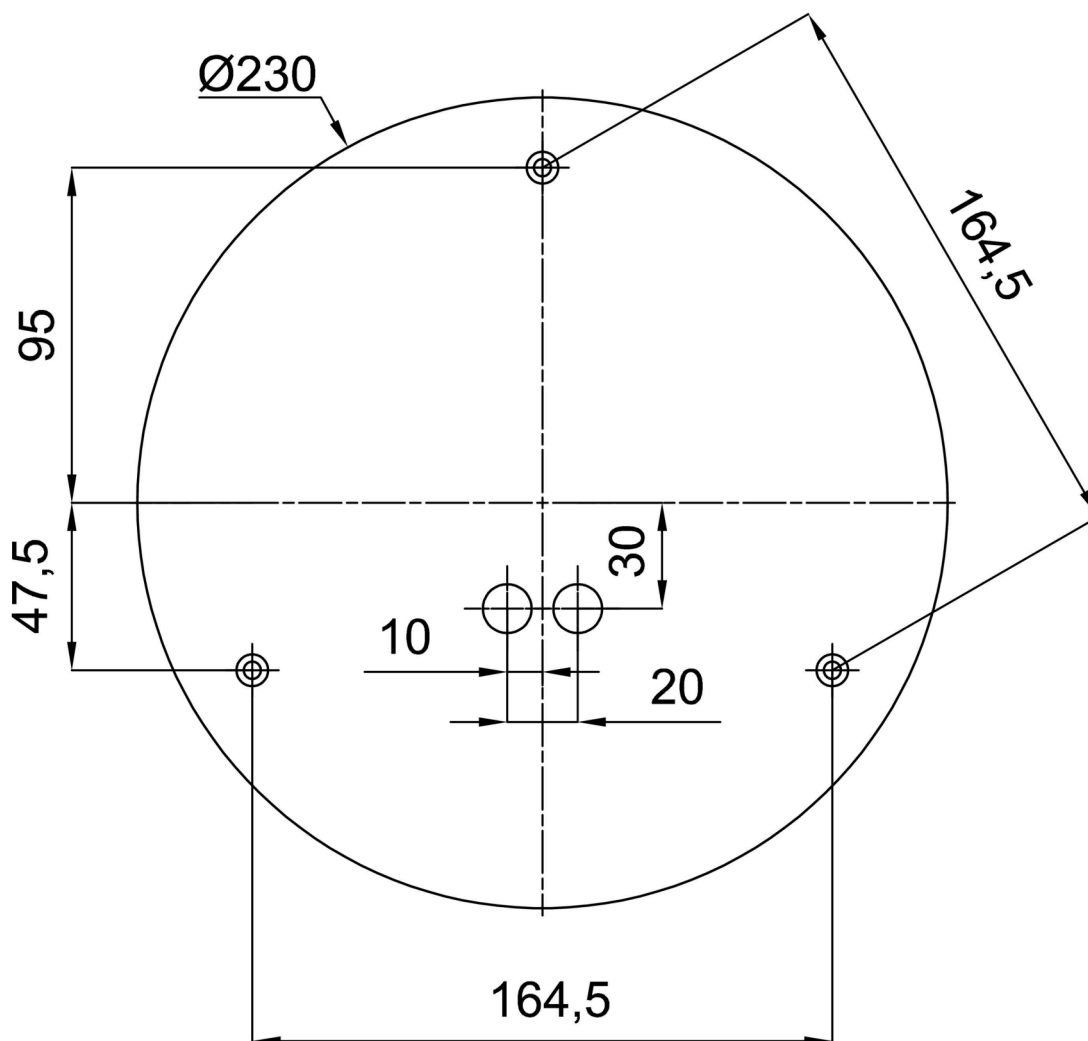

## Technical

Types of luminaires	Emergency combined
Mounting type	Suspended - rod
Base material	steel
Shade material	three-layer glass TRIPLEX OPAL
Base color	white Ral9003
Shade color	white
Holding the shade	steel holder
Mounting location	ceiling
Width	400 mm
Length	400 mm
Height	400 mm
Diameter	ø 400 mm
Hinge length	1000 mm
mounting holes (diameter)	3xø5mm
Cable entrance	2xø16mm
Energy Class	D
Impact strength	IK01
Operating temperature	from 0°C to +30°C

## Installation dimensions: