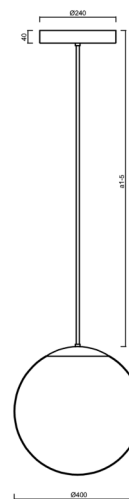

## **ADRIA P3 HP**

---

LED-5L08E850Z11/096/a5/NK1W B 3K#

[WWW.OSMONT.CZ](http://WWW.OSMONT.CZ)

# ADRIA P3 HP

Product code: ADR72014

Type: LED-5L08E850Z11/096/a5/NK1W B 3K#

Short description of the luminaire: White colour | pendant high-power LED light with emergency backup combined | TRIPLEX OPAL hand blown glass shade | rod pendant 100 cm |

## Technical

Types of luminaires	Emergency combined
Mounting type	Suspended - rod
Base material	steel
Shade material	three-layer glass TRIPLEX OPAL
Base color	white Ral9003
Shade color	white
Holding the shade	steel holder
Mounting location	ceiling
Width	400 mm
Length	400 mm
Height	400 mm
Diameter	ø 400 mm
Hinge length	1000 mm
mounting holes (diameter)	3xø5mm
Cable entrance	2xø16mm
Energy Class	D
Impact strength	IK01
Operating temperature	from 0°C to +30°C

## Installation dimensions: