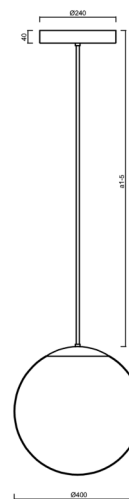

## **ADRIA P3 HP**

---

LED-5L08E850Z11/096/a1/NK1W B 3K#

[WWW.OSMONT.CZ](http://WWW.OSMONT.CZ)

# ADRIA P3 HP

Product code: ADR72010

Type: LED-5L08E850Z11/096/a1/NK1W B 3K#

Short description of the luminaire: White colour | pendant high-power LED light with emergency backup combined | TRIPLEX OPAL hand blown glass shade | rod pendant 20 cm |

## Technical

Types of luminaires	Emergency combined
Mounting type	Suspended - rod
Base material	steel
Shade material	three-layer glass TRIPLEX OPAL
Base color	white Ral9003
Shade color	white
Holding the shade	steel holder
Mounting location	ceiling
Width	400 mm
Length	400 mm
Height	400 mm
Diameter	ø 400 mm
Hinge length	200 mm
mounting holes (diameter)	3xø5mm
Cable entrance	2xø16mm
Energy Class	D
Impact strength	IK01
Operating temperature	from 0°C to +30°C

## Installation dimensions: