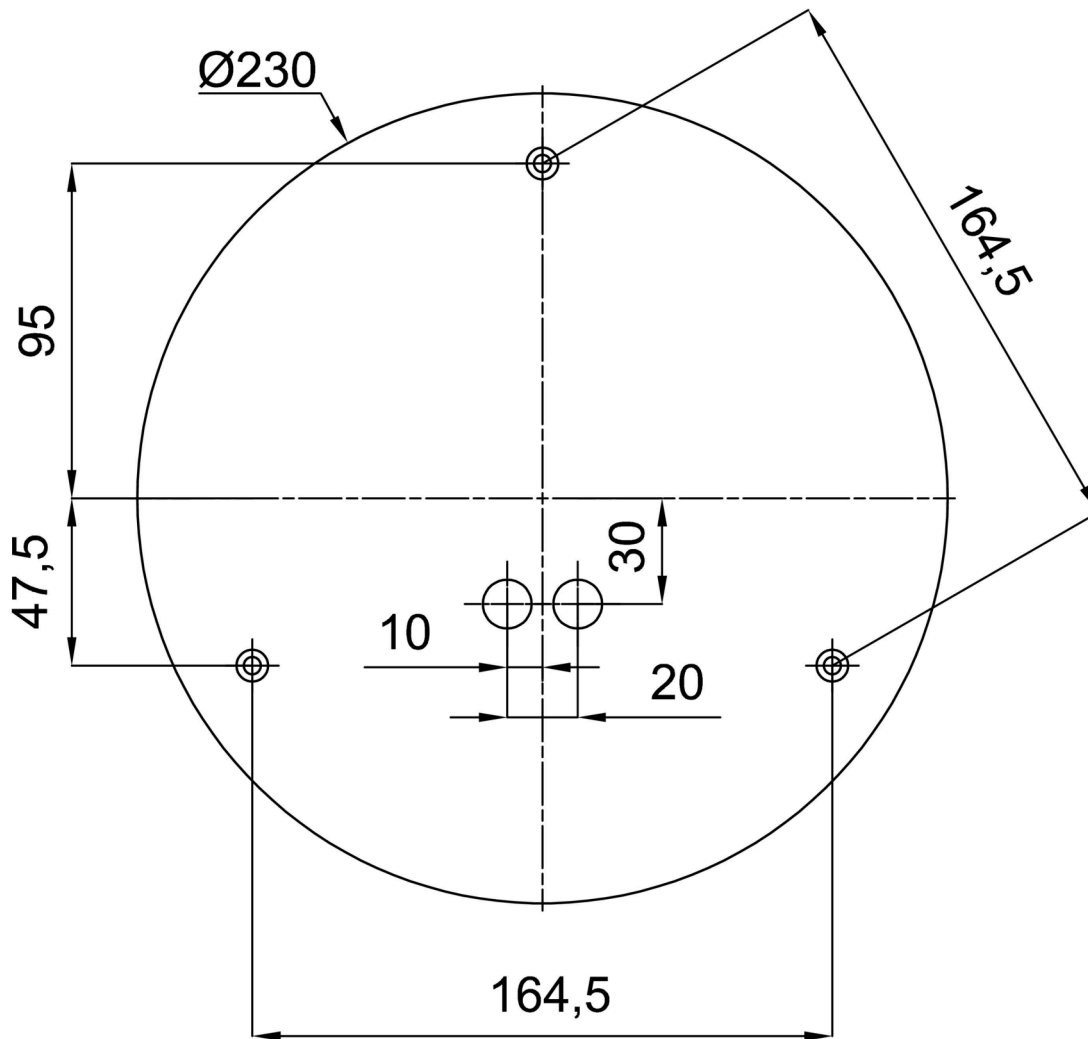

Technical

Types of luminaires	Emergency combined SELFTEST
Mounting type	Suspended - rod
Base material	stainless steel steel
Shade material	three-layer glass TRIPLEX OPAL
Base color	polished stainless steel
Shade color	white
Holding the shade	steel holder
Mounting location	ceiling
Width	400 mm
Length	400 mm
Height	400 mm
Hinge length	200 mm
mounting holes (diameter)	3xØ5mm
Cable entrance	2xØ16mm
Energy Class	D
Impact strength	IK01
Operating temperature	from -20°C to +30°C

Electric

Power consumption	52 W
Ingress Protection	IP40
Socket	LED modul
Battery type	LiFePO4
Emergency time	3 hours
SELFTEST	yes
terminal block	snap terminal block

Luminous

Lum. flux of luminaire	7610 lm
Lum. flux of light source	8650 lm
Lum. flux of light source in emergency mode	200 lm
Temperature	4000 K
Rated life time LED L80/B10	100000 hours
CRI	Ra80
MacAdam	3
Blue light hazard	Risk group 0

Eulum data for calculation programs are available at www.osmont.cz.

Logistic

EAN	8591728148003
Weight NTTO	6 Kg
Weight BTTO	7.1 Kg
Number of cartons	2 pcs
Package volume	0.081 m ³
Package 1 width	0.405 m
Package 1 length	0.405 m
Package 1 height	0.41 m
Warranty*	60 months

*The warranty for the batteries is valid for 12 months from the date of purchase.

Installation dimensions:

Additional assortment:

Lampshade

Product code	Name	Color	Description	Picture	Drawing
20040	096	white	příslušenství		