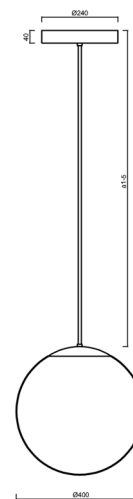

ADRIA P3 HP

LED-5L08E850Z11/096/a1 NK3HST NL 4K#

WWW.OSMONT.CZ

ADRIA P3 HP

Product code: ADR62805

Type: LED-5L08E850Z11/096/a1 NK3HST NL 4K#

Short description of the luminaire: Stainless steel polished | pendant high-power LED light with emergency backup combined (with Self-test) | TRIPLEX OPAL hand blown glass shade | rod pendant 20 cm |

Technical

Types of luminaires	Emergency combined SELFTEST
Mounting type	Suspended - rod
Base material	stainless steel steel
Shade material	three-layer glass TRIPLEX OPAL
Base color	polished stainless steel
Shade color	white
Holding the shade	steel holder
Mounting location	ceiling
Width	400 mm
Length	400 mm
Height	400 mm
Hinge length	200 mm
mounting holes (diameter)	3xØ5mm
Cable entrance	2xØ16mm
Energy Class	D
Impact strength	IK01
Operating temperature	from -20°C to +30°C

Eulum data for calculation programs are available at www.osmont.cz.

Logistic

EAN	8591728148003
Weight NTTO	6 Kg
Weight BTTO	7.1 Kg
Number of cartons	2 pcs
Package volume	0.081 m ³
Package 1 width	0.405 m
Package 1 length	0.405 m
Package 1 height	0.41 m
Warranty*	60 months

*The warranty for the batteries is valid for 12 months from the date of purchase.

Installation dimensions:

Additional assortment:

Lampshade

Product code	Name	Color	Description	Picture	Drawing
20040	096	white	příslušenství		