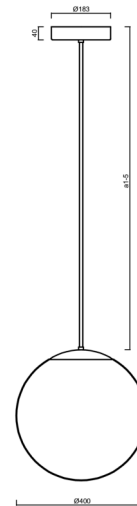

ADRIA P3 HP

LED-5L08E850Z11/096/a1 MS DALI 4K#

WWW.OSMONT.CZ

ADRIA P3 HP

Product code: ADR62525

Type: LED-5L08E850Z11/096/a1 MS DALI 4K#

Short description of the luminaire: Brass polished | pendant high-power LED light DALI | TRIPLEX OPAL hand blown glass shade | rod pendant 20 cm |

Technical

Types of luminaires	Dimmable
Mounting type	Suspended - rod
Base material	brass
Shade material	three-layer glass TRIPLEX OPAL
Base color	polished brass
Shade color	white
Holding the shade	steel holder
Mounting location	ceiling
Width	400 mm
Length	400 mm
Height	400 mm
Diameter	Ø 400 mm
Hinge length	200 mm
mounting holes (diameter)	3xØ5mm
Cable entrance	2xØ16mm
Energy Class	D
Impact strength	IK01
Operating temperature	from -20°C to +30°C

Eulum data for calculation programs are available at

Logistic

EAN	8591728058494
Weight NTTO	6 Kg
Weight BTTO	7.1 Kg
Number of cartons	2 pcs
Package volume	0.081 m ³
Package 1 width	0.405 m
Package 1 length	0.405 m
Package 1 height	0.41 m
Warranty*	60 months

*The warranty for the batteries is valid for 12 months from the date of purchase.

Installation dimensions:

Additional assortment:

Lampshade

Product code	Name	Color	Description	Picture	Drawing
20040	096	white	příslušenství		