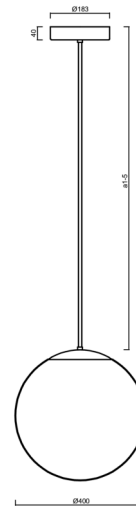

ADRIA P3 HP

LED-5L08E850Z11/096/a5 MS 4K#

WWW.OSMONT.CZ

ADRIA P3 HP

Product code: ADR62524

Type: LED-5L08E850Z11/096/a5 MS 4K#

Short description of the luminaire: Brass polished | pendant high-power LED light ON/OFF | TRIPLEX OPAL hand blown glass shade | rod pendant 100 cm |

Technical

Types of luminaires	Classic on/off
Mounting type	Suspended - rod
Base material	brass
Shade material	three-layer glass TRIPLEX OPAL
Base color	polished brass
Shade color	white
Holding the shade	steel holder
Mounting location	ceiling
Width	400 mm
Length	400 mm
Height	400 mm
Diameter	Ø 400 mm
Hinge length	1000 mm
mounting holes (diameter)	3xØ5mm
Cable entrance	2xØ16mm
Energy Class	D
Impact strength	IK01
Operating temperature	from -20°C to +30°C

Eulum data for calculation programs are available at

Logistic

EAN	8591728058487
Weight NTTO	6.2 Kg
Weight BTTO	7.3 Kg
Number of cartons	2 pcs
Package volume	0.081 m ³
Package 1 width	0.405 m
Package 1 length	0.405 m
Package 1 height	0.41 m
Warranty*	60 months

*The warranty for the batteries is valid for 12 months from the date of purchase.

Installation dimensions:

Additional assortment:

Lampshade

Product code	Name	Color	Description	Picture	Drawing
20040	096	white	příslušenství		