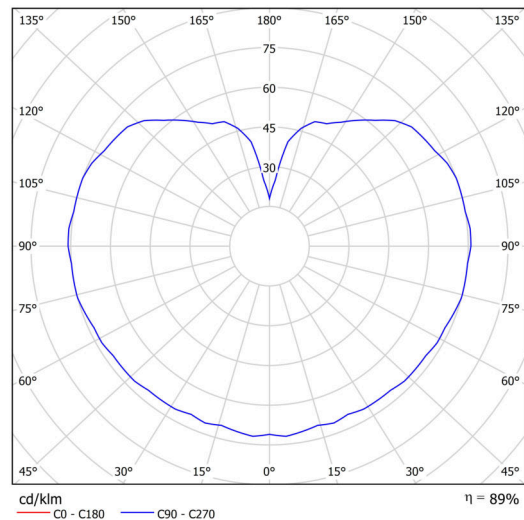

Technical

Types of luminaires	Classic on/off
Mounting type	Suspended - rod
Base material	brass
Shade material	three-layer glass TRIPLEX OPAL
Base color	polished brass
Shade color	white
Holding the shade	steel holder
Mounting location	ceiling
Width	400 mm
Length	400 mm
Height	400 mm
Diameter	Ø 400 mm
Hinge length	1000 mm
mounting holes (diameter)	3xØ5mm
Cable entrance	2xØ16mm
Energy Class	D
Impact strength	IK01
Operating temperature	from -20°C to +30°C

Luminous

Lum. flux of luminaire	7610 lm
Lum. flux of light source	8650 lm
Luminaire efficacy	146 lm/W
Temperature	4000 K
Rated life time LED L80/B10	100000 hours
CRI	Ra80
MacAdam	3
Blue light hazard	Risk group 0