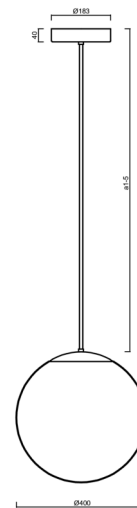

ADRIA P3 HP

LED-5L08E850Z11/096/a5 C 4K#

WWW.OSMONT.CZ

ADRIA P3 HP

Product code: ADR62514

Type: LED-5L08E850Z11/096/a5 C 4K#

Short description of the luminaire: Black colour | pendant high-power LED light ON/OFF | TRIPLEX OPAL hand blown glass shade | rod pendant 100 cm |

Technical

Types of luminaires	Classic on/off
Mounting type	Suspended - rod
Base material	steel
Shade material	three-layer glass TRIPLEX OPAL
Base color	black Ral9005
Shade color	white
Holding the shade	steel holder
Mounting location	ceiling
Width	400 mm
Length	400 mm
Height	400 mm
Diameter	Ø 400 mm
Hinge length	1000 mm
mounting holes (diameter)	3xØ5mm
Cable entrance	2xØ16mm
Energy Class	D
Impact strength	IK01
Operating temperature	from -20°C to +30°C

Eulum data for calculation programs are available at

Logistic

EAN	8591728058388
Weight NTTO	6.2 Kg
Weight BTTO	7.3 Kg
Number of cartons	2 pcs
Package volume	0.081 m ³
Package 1 width	0.405 m
Package 1 length	0.405 m
Package 1 height	0.41 m
Warranty*	60 months

*The warranty for the batteries is valid for 12 months from the date of purchase.

Installation dimensions:

Additional assortment:

Lampshade

Product code	Name	Color	Description	Picture	Drawing
20040	096	white	příslušenství		