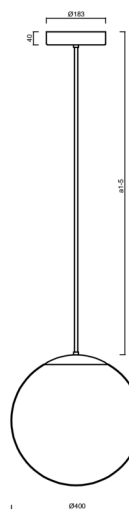

ADRIA P3 HP

LED-5L08E850Z11/096/a4 C 4K#

WWW.OSMONT.CZ

ADRIA P3 HP

Product code: ADR62513

Type: LED-5L08E850Z11/096/a4 C 4K#

Short description of the luminaire: Black colour | pendant high-power LED light ON/OFF | TRIPLEX OPAL hand blown glass shade | rod pendant 80 cm |

Technical

Types of luminaires	Classic on/off
Mounting type	Suspended - rod
Base material	steel
Shade material	three-layer glass TRIPLEX OPAL
Base color	black Ral9005
Shade color	white
Holding the shade	steel holder
Mounting location	ceiling
Width	400 mm
Length	400 mm
Height	400 mm
Diameter	ø 400 mm
Hinge length	800 mm
mounting holes (diameter)	3x5mm
Cable entrance	2x16mm
Energy Class	D
Impact strength	IK01
Operating temperature	from -20°C to +30°C

Eulum data for calculation programs are available at

Logistic

EAN	8591728058371
Weight NTTO	6.15 Kg
Weight BTTO	7.25 Kg
Number of cartons	2 pcs
Package volume	0.081 m ³
Package 1 width	0.405 m
Package 1 length	0.405 m
Package 1 height	0.41 m
Warranty*	60 months

*The warranty for the batteries is valid for 12 months from the date of purchase.

Installation dimensions:

Additional assortment:

Lampshade

Product code	Name	Color	Description	Picture	Drawing
20040	096	white	příslušenství		