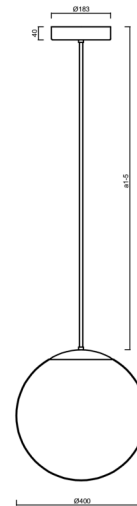

## ADRIA P3 HP

---

LED-5L08E850Z11/096/a3 C 4K#

[WWW.OSMONT.CZ](http://WWW.OSMONT.CZ)

# ADRIA P3 HP

Product code: ADR62512

Type: LED-5L08E850Z11/096/a3 C 4K#

Short description of the luminaire: Black colour | pendant high-power LED light ON/OFF | TRIPLEX OPAL hand blown glass shade | rod pendant 60 cm |

## Technical

Types of luminaires	Classic on/off
Mounting type	Suspended - rod
Base material	steel
Shade material	three-layer glass TRIPLEX OPAL
Base color	black Ral9005
Shade color	white
Holding the shade	steel holder
Mounting location	ceiling
Width	400 mm
Length	400 mm
Height	400 mm
Diameter	ø 400 mm
Hinge length	600 mm
mounting holes (diameter)	3x5mm
Cable entrance	2x16mm
Energy Class	D
Impact strength	IK01
Operating temperature	from -20°C to +30°C

## Lampshade

Product code	Name	Color	Description	Picture	Drawing
20040	096	white	příslušenství		