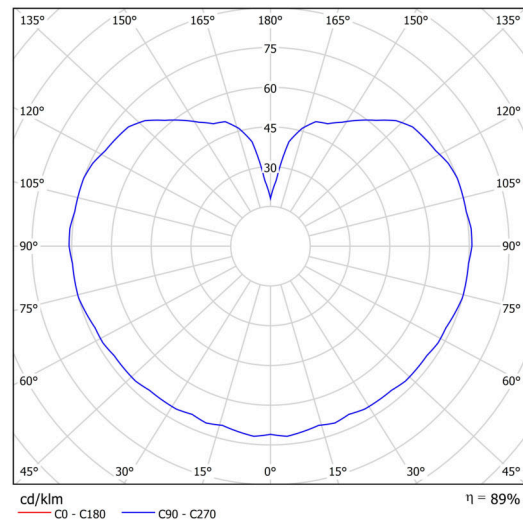

Luminous

Lum. flux of luminaire	7610 lm
Lum. flux of light source	8650 lm
Luminaire efficacy	146 lm/W
Temperature	4000 K
Rated life time LED L80/B10	100000 hours
CRI	Ra80
MacAdam	3
Blue light hazard	Risk group 0