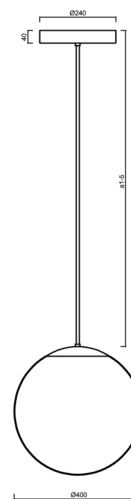

## ADRIA P3 HP

LED-5L08E850Z11/096/a4 NK3HST C 3K#

[WWW.OSMONT.CZ](http://WWW.OSMONT.CZ)

# ADRIA P3 HP

Product code: ADR62298

Type: LED-5L08E850Z11/096/a4 NK3HST C 3K#

Short description of the luminaire: Black colour | pendant high-power LED light with emergency backup combined ( with Self-test) | TRIPLEX OPAL hand blown glass shade| rod pendant 80 cm |

## Technical

Types of luminaires	Emergency combined SELFTEST
Mounting type	Suspended - rod
Base material	steel
Shade material	three-layer glass TRIPLEX OPAL
Base color	black Ral9005
Shade color	white
Holding the shade	steel holder
Mounting location	ceiling
Width	400 mm
Length	400 mm
Height	400 mm
Hinge length	800 mm
mounting holes (diameter)	3xØ5mm
Cable entrance	2xØ16mm
Energy Class	D
Impact strength	IK01
Operating temperature	from -20°C to +30°C