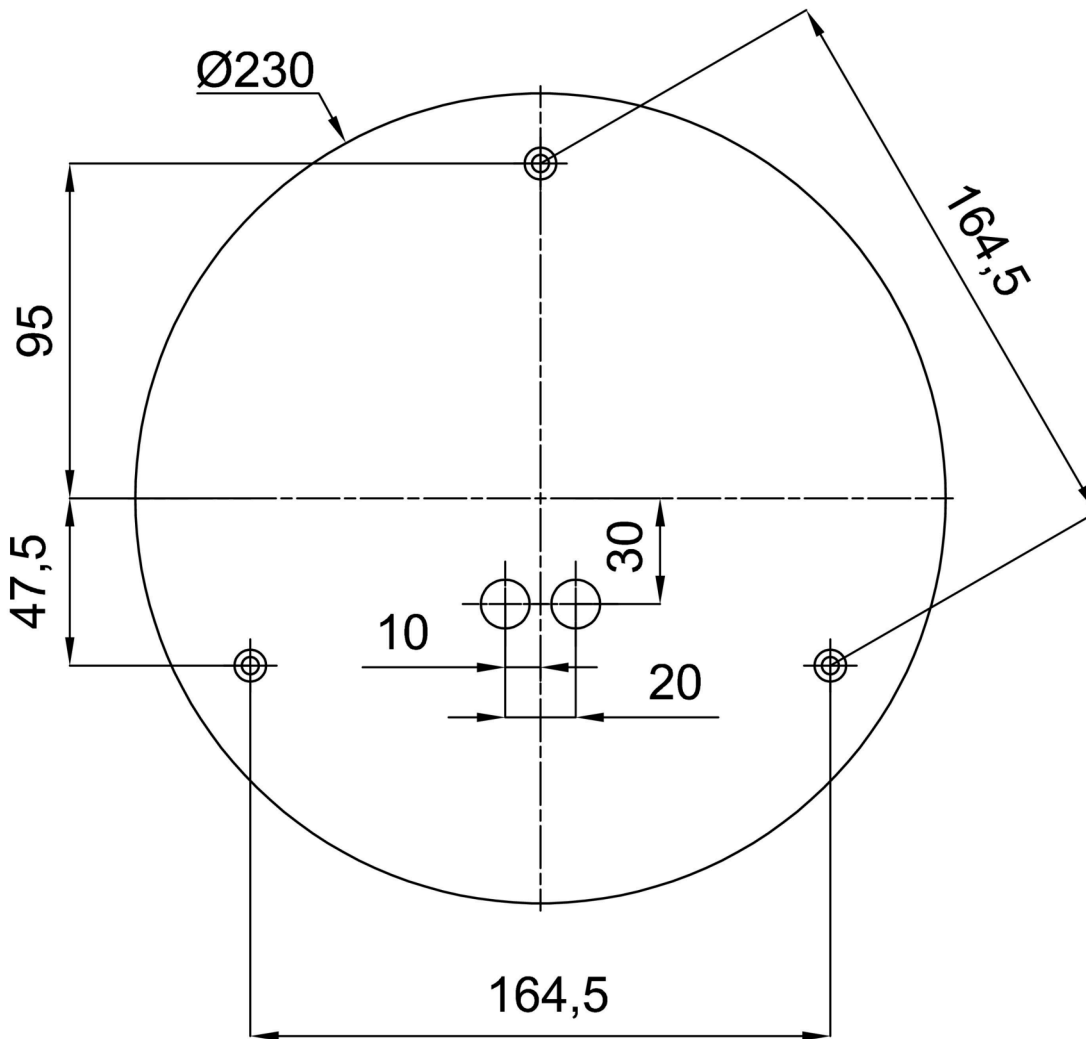

Logistic

EAN	8591728146535
Weight NTTO	6.15 Kg
Weight BTTO	7.25 Kg
Number of cartons	2 pcs
Package volume	0.081 m³
Package 1 width	0.405 m
Package 1 length	0.405 m
Package 1 height	0.41 m
Warranty*	60 months

*The warranty for the batteries is valid for 12 months from the date of purchase.

Installation dimensions: