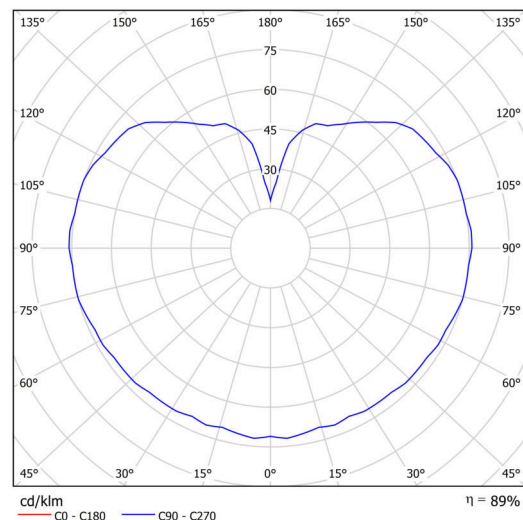

Luminous

Lum. flux of luminaire	7300 lm
Lum. flux of light source	8290 lm
Lum. flux of light source in emergency mode	200 lm
Temperature	3000 K
Rated life time LED L80/B10	100000 hours
CRI	Ra80
MacAdam	3
Blue light hazard	Risk group 0