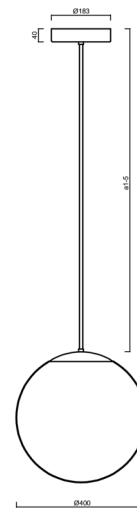

ADRIA P3 HP

LED-5L08E850Z11/096/a5 NB 3K#

WWW.OSMONT.CZ

ADRIA P3 HP

Product code: ADR62044

Type: LED-5L08E850Z11/096/a5 NB 3K#

Short description of the luminaire: Stainless steel brushed | pendant high-power LED light ON/OFF | TRIPLEX OPAL hand blown glass shade| rod pendant 100 cm |

Technical

Types of luminaires	Classic on/off
Mounting type	Suspended - rod
Base material	stainless steel steel
Shade material	three-layer glass TRIPLEX OPAL
Base color	brushed stainless steel
Shade color	white
Holding the shade	steel holder
Mounting location	ceiling
Width	400 mm
Length	400 mm
Height	400 mm
Diameter	Ø 400 mm
Hinge length	1000 mm
mounting holes (diameter)	3xØ5mm
Cable entrance	2xØ16mm
Energy Class	D
Impact strength	IK01
Operating temperature	from -20°C to +30°C

Eulum data for calculation programs are available at

Logistic

EAN	8591728056582
Weight NTTO	6.2 Kg
Weight BTTO	7.3 Kg
Number of cartons	2 pcs
Package volume	0.081 m ³
Package 1 width	0.405 m
Package 1 length	0.405 m
Package 1 height	0.41 m
Warranty*	60 months

*The warranty for the batteries is valid for 12 months from the date of purchase.

Installation dimensions:

Additional assortment:

Lampshade

Product code	Name	Color	Description	Picture	Drawing
20040	096	white	příslušenství		