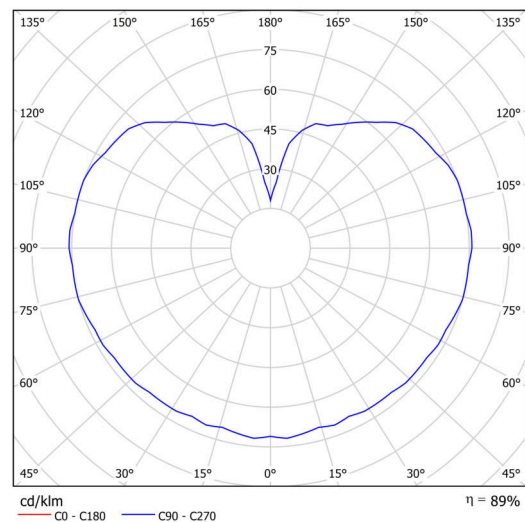

Technical

Types of luminaires	Classic on/off
Mounting type	Suspended - rod
Base material	stainless steel steel
Shade material	three-layer glass TRIPLEX OPAL
Base color	brushed stainless steel
Shade color	white
Holding the shade	steel holder
Mounting location	ceiling
Width	400 mm
Length	400 mm
Height	400 mm
Diameter	ø 400 mm
Hinge length	800 mm
mounting holes (diameter)	3x5mm
Cable entrance	2x16mm
Energy Class	D
Impact strength	IK01
Operating temperature	from -20°C to +30°C

Luminous

Lum. flux of luminaire	7300 lm
Lum. flux of light source	8290 lm
Luminaire efficacy	140 lm/W
Temperature	3000 K
Rated life time LED L80/B10	100000 hours
CRI	Ra80
MacAdam	3
Blue light hazard	Risk group 0