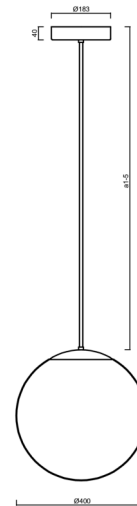

ADRIA P3 HP

LED-5L08E850Z11/096/a4 NB 3K#

WWW.OSMONT.CZ

ADRIA P3 HP

Product code: ADR62043

Type: LED-5L08E850Z11/096/a4 NB 3K#

Short description of the luminaire: Stainless steel brushed | pendant high-power LED light ON/OFF | TRIPLEX OPAL hand blown glass shade | rod pendant 80 cm |

Technical

Types of luminaires	Classic on/off
Mounting type	Suspended - rod
Base material	stainless steel steel
Shade material	three-layer glass TRIPLEX OPAL
Base color	brushed stainless steel
Shade color	white
Holding the shade	steel holder
Mounting location	ceiling
Width	400 mm
Length	400 mm
Height	400 mm
Diameter	ø 400 mm
Hinge length	800 mm
mounting holes (diameter)	3x5mm
Cable entrance	2x16mm
Energy Class	D
Impact strength	IK01
Operating temperature	from -20°C to +30°C

Eulum data for calculation programs are available at

Logistic

EAN	8591728056575
Weight NTTO	6.15 Kg
Weight BTTO	7.25 Kg
Number of cartons	2 pcs
Package volume	0.081 m ³
Package 1 width	0.405 m
Package 1 length	0.405 m
Package 1 height	0.41 m
Warranty*	60 months

*The warranty for the batteries is valid for 12 months from the date of purchase.

Installation dimensions:

Additional assortment:

Lampshade

Product code	Name	Color	Description	Picture	Drawing
20040	096	white	příslušenství	