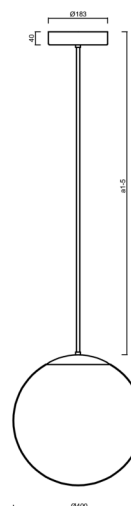

ADRIA P3 HP

LED-5L08E850Z11/096/a3 NB 3K#

WWW.OSMONT.CZ

ADRIA P3 HP

Product code: ADR62042

Type: LED-5L08E850Z11/096/a3 NB 3K#

Short description of the luminaire: Stainless steel brushed | pendant high-power LED light ON/OFF | TRIPLEX OPAL hand blown glass shade| rod pendant 60 cm |

Technical

Types of luminaires	Classic on/off
Mounting type	Suspended - rod
Base material	stainless steel steel
Shade material	three-layer glass TRIPLEX OPAL
Base color	brushed stainless steel
Shade color	white
Holding the shade	steel holder
Mounting location	ceiling
Width	400 mm
Length	400 mm
Height	400 mm
Diameter	Ø 400 mm
Hinge length	600 mm
mounting holes (diameter)	3xØ5mm
Cable entrance	2xØ16mm
Energy Class	D
Impact strength	IK01
Operating temperature	from -20°C to +30°C

Electric

Power consumption	52 W
Ingress Protection	IP40
Socket	LED modul
terminal block	snap terminal block
Automatic circuit breaker type B10A	15 pcs
Automatic circuit breaker type B16A	25 pcs
Automatic circuit breaker type C10A	26 pcs
Automatic circuit breaker type C16A	42 pcs