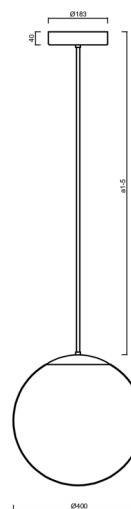

ADRIA P3 HP

LED-5L08E850Z11/096/a1 NB 3K#

WWW.OSMONT.CZ

ADRIA P3 HP

Product code: ADR62040

Type: LED-5L08E850Z11/096/a1 NB 3K#

Short description of the luminaire: Stainless steel brushed | pendant high-power LED light ON/OFF | TRIPLEX OPAL hand blown glass shade| rod pendant 20 cm |

Technical

Types of luminaires	Classic on/off
Mounting type	Suspended - rod
Base material	stainless steel steel
Shade material	three-layer glass TRIPLEX OPAL
Base color	brushed stainless steel
Shade color	white
Holding the shade	steel holder
Mounting location	ceiling
Width	400 mm
Length	400 mm
Height	400 mm
Diameter	Ø 400 mm
Hinge length	200 mm
mounting holes (diameter)	3xØ5mm
Cable entrance	2xØ16mm
Energy Class	D
Impact strength	IK01
Operating temperature	from -20°C to +30°C

Eulum data for calculation programs are available at

Logistic

EAN	8591728056544
Weight NTTO	6 Kg
Weight BTTO	7.1 Kg
Number of cartons	2 pcs
Package volume	0.081 m ³
Package 1 width	0.405 m
Package 1 length	0.405 m
Package 1 height	0.41 m
Warranty*	60 months

*The warranty for the batteries is valid for 12 months from the date of purchase.

Installation dimensions:

Additional assortment:

Lampshade

Product code	Name	Color	Description	Picture	Drawing
20040	096	white	příslušenství		