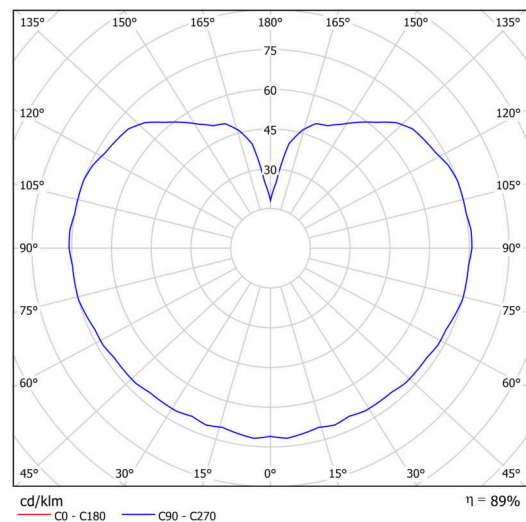

Luminous

Lum. flux of luminaire	7300 lm
Lum. flux of light source	8290 lm
Luminaire efficacy	140 lm/W
Temperature	3000 K
Rated life time LED L80/B10	100000 hours
CRI	Ra80
MacAdam	3
Blue light hazard	Risk group 0