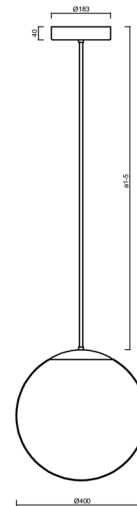

## ADRIA P3 HP

---

LED-5L08E850Z11/096/a4 NL DALI 3K#

[WWW.OSMONT.CZ](http://WWW.OSMONT.CZ)

# ADRIA P3 HP

Product code: ADR62038

Type: LED-5L08E850Z11/096/a4 NL DALI 3K#

Short description of the luminaire: Stainless steel polished | pendant high-power LED light DALI | TRIPLEX OPAL hand blown glass shade | rod pendant 80 cm |

## Technical

Types of luminaires	Dimmable
Mounting type	Suspended - rod
Base material	stainless steel steel
Shade material	three-layer glass TRIPLEX OPAL
Base color	polished stainless steel
Shade color	white
Holding the shade	steel holder
Mounting location	ceiling
Width	400 mm
Length	400 mm
Height	400 mm
Diameter	Ø 400 mm
Hinge length	800 mm
mounting holes (diameter)	3xØ5mm
Cable entrance	2xØ16mm
Energy Class	D
Impact strength	IK01
Operating temperature	from -20°C to +30°C

## Lampshade

Product code	Name	Color	Description	Picture	Drawing
20040	096	white	příslušenství		