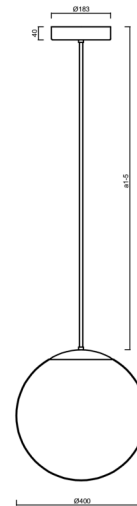

ADRIA P3 HP

LED-5L08E850Z11/096/a3 MS 3K#

WWW.OSMONT.CZ

ADRIA P3 HP

Product code: ADR62022

Type: LED-5L08E850Z11/096/a3 MS 3K#

Short description of the luminaire: Brass polished | pendant high-power LED light ON/OFF | TRIPLEX OPAL hand blown glass shade | rod pendant 60 cm |

Technical

Types of luminaires	Classic on/off
Mounting type	Suspended - rod
Base material	brass
Shade material	three-layer glass TRIPLEX OPAL
Base color	polished brass
Shade color	white
Holding the shade	steel holder
Mounting location	ceiling
Width	400 mm
Length	400 mm
Height	400 mm
Diameter	Ø 400 mm
Hinge length	600 mm
mounting holes (diameter)	3xØ5mm
Cable entrance	2xØ16mm
Energy Class	D
Impact strength	IK01
Operating temperature	from -20°C to +30°C

Eulum data for calculation programs are available at

Logistic

EAN	8591728056360
Weight NTTO	6.1 Kg
Weight BTTO	7.2 Kg
Number of cartons	2 pcs
Package volume	0.081 m ³
Package 1 width	0.405 m
Package 1 length	0.405 m
Package 1 height	0.41 m
Warranty*	60 months

*The warranty for the batteries is valid for 12 months from the date of purchase.

Installation dimensions:

Additional assortment:

Lampshade

Product code	Name	Color	Description	Picture	Drawing
20040	096	white	příslušenství		