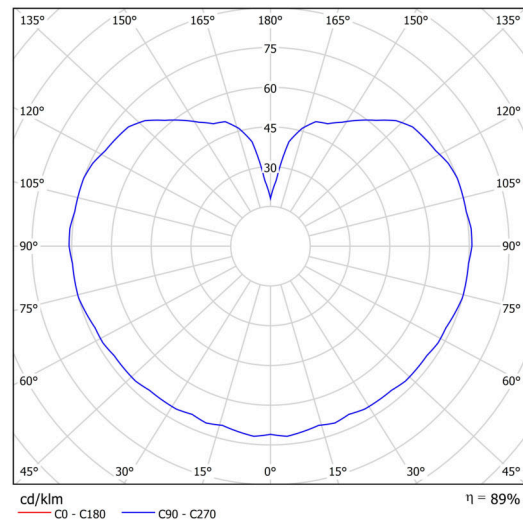

Technical

Types of luminaires	Classic on/off
Mounting type	Suspended - rod
Base material	brass
Shade material	three-layer glass TRIPLEX OPAL
Base color	polished brass
Shade color	white
Holding the shade	steel holder
Mounting location	ceiling
Width	400 mm
Length	400 mm
Height	400 mm
Diameter	Ø 400 mm
Hinge length	600 mm
mounting holes (diameter)	3xØ5mm
Cable entrance	2xØ16mm
Energy Class	D
Impact strength	IK01
Operating temperature	from -20°C to +30°C

Luminous

Lum. flux of luminaire	7300 lm
Lum. flux of light source	8290 lm
Luminaire efficacy	140 lm/W
Temperature	3000 K
Rated life time LED L80/B10	100000 hours
CRI	Ra80
MacAdam	3
Blue light hazard	Risk group 0