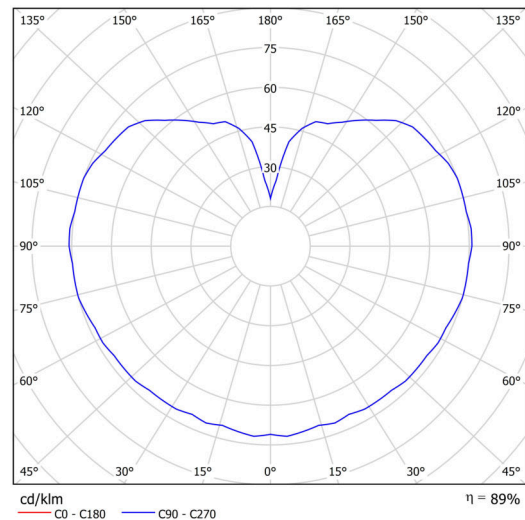

Technical

Types of luminaires	Classic on/off
Mounting type	Suspended - rod
Base material	brass
Shade material	three-layer glass TRIPLEX OPAL
Base color	polished brass
Shade color	white
Holding the shade	steel holder
Mounting location	ceiling
Width	400 mm
Length	400 mm
Height	400 mm
Diameter	Ø 400 mm
Hinge length	200 mm
mounting holes (diameter)	3xØ5mm
Cable entrance	2xØ16mm
Energy Class	D
Impact strength	IK01
Operating temperature	from -20°C to +30°C

Luminous

Lum. flux of luminaire	7300 lm
Lum. flux of light source	8290 lm
Luminaire efficacy	140 lm/W
Temperature	3000 K
Rated life time LED L80/B10	100000 hours
CRI	Ra80
MacAdam	3
Blue light hazard	Risk group 0