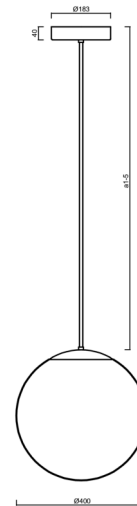

ADRIA P3 HP

LED-5L08E850Z11/096/a1 MS 3K#

WWW.OSMONT.CZ

ADRIA P3 HP

Product code: ADR62020

Type: LED-5L08E850Z11/096/a1 MS 3K#

Short description of the luminaire: Brass polished | pendant high-power LED light ON/OFF | TRIPLEX OPAL hand blown glass shade | rod pendant 20 cm |

Technical

Types of luminaires	Classic on/off
Mounting type	Suspended - rod
Base material	brass
Shade material	three-layer glass TRIPLEX OPAL
Base color	polished brass
Shade color	white
Holding the shade	steel holder
Mounting location	ceiling
Width	400 mm
Length	400 mm
Height	400 mm
Diameter	Ø 400 mm
Hinge length	200 mm
mounting holes (diameter)	3xØ5mm
Cable entrance	2xØ16mm
Energy Class	D
Impact strength	IK01
Operating temperature	from -20°C to +30°C

Eulum data for calculation programs are available at

Logistic

EAN	8591728056346
Weight NTTO	6 Kg
Weight BTTO	7.1 Kg
Number of cartons	2 pcs
Package volume	0.081 m ³
Package 1 width	0.405 m
Package 1 length	0.405 m
Package 1 height	0.41 m
Warranty*	60 months

*The warranty for the batteries is valid for 12 months from the date of purchase.

Installation dimensions:

Additional assortment:

Lampshade

Product code	Name	Color	Description	Picture	Drawing
20040	096	white	příslušenství	