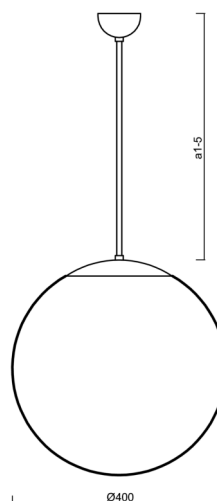

ADRIA P3

LED-5L06E600Z11/096/a3 NK3HST NB 4K#

WWW.OSMONT.CZ

ADRIA P3

Product code: ADR62762

Type: LED-5L06E600Z11/096/a3 NK3HST NB 4K#

Short description of the luminaire: Stainless steel brushed | pendant LED light with emergency backup combined (with Self-test) | TRIPLEX OPAL hand blown glass shade| rod pendant 60 cm |

Technical

Types of luminaires	Emergency combined SELFTEST
Mounting type	Suspended - rod
Base material	stainless steel steel
Shade material	three-layer glass TRIPLEX OPAL
Base color	brushed stainless steel
Shade color	white
Holding the shade	folding system
Mounting location	ceiling
Width	400 mm
Length	400 mm
Height	400 mm
Hinge length	600 mm
mounting holes (diameter)	none
Cable entrance	none
Energy Class	D
Impact strength	IK01
Operating temperature	from -20°C to +30°C

Eulum data for calculation programs are available at www.osmont.cz.

Logistic

EAN	8591728147570
Weight NTTO	6.1 Kg
Weight BTTO	7.2 Kg
Number of cartons	2 pcs
Package volume	0.081 m ³
Package 1 width	0.405 m
Package 1 length	0.405 m
Package 1 height	0.41 m
Warranty*	60 months